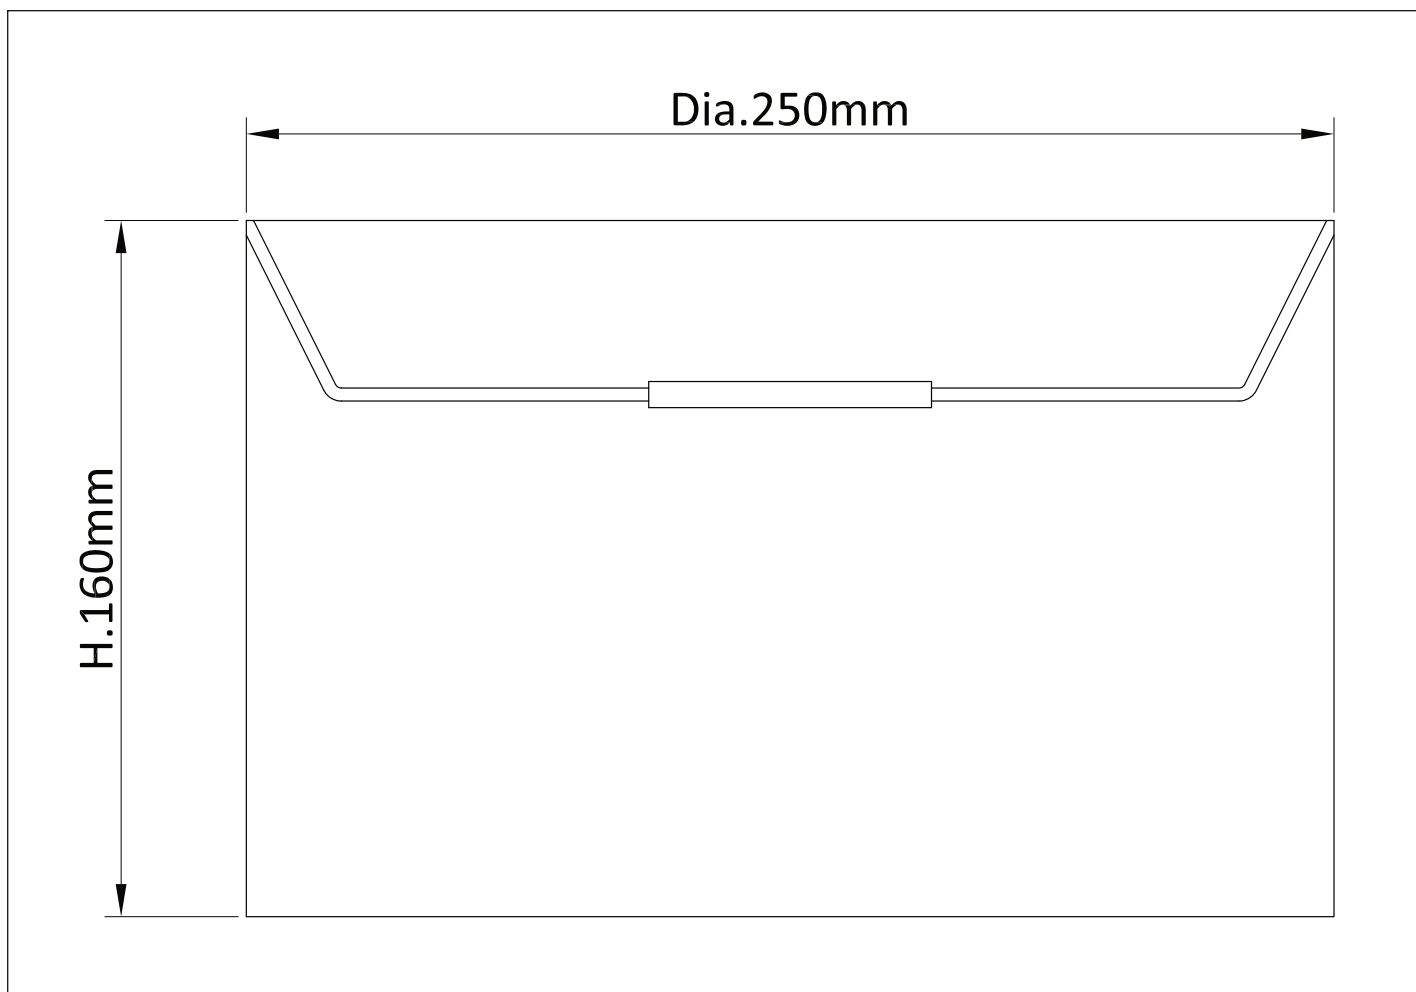

CERTIFICATION

CONTACT

www.firstchoicelighting.co.uk

info@firstchoicelighting.co.uk