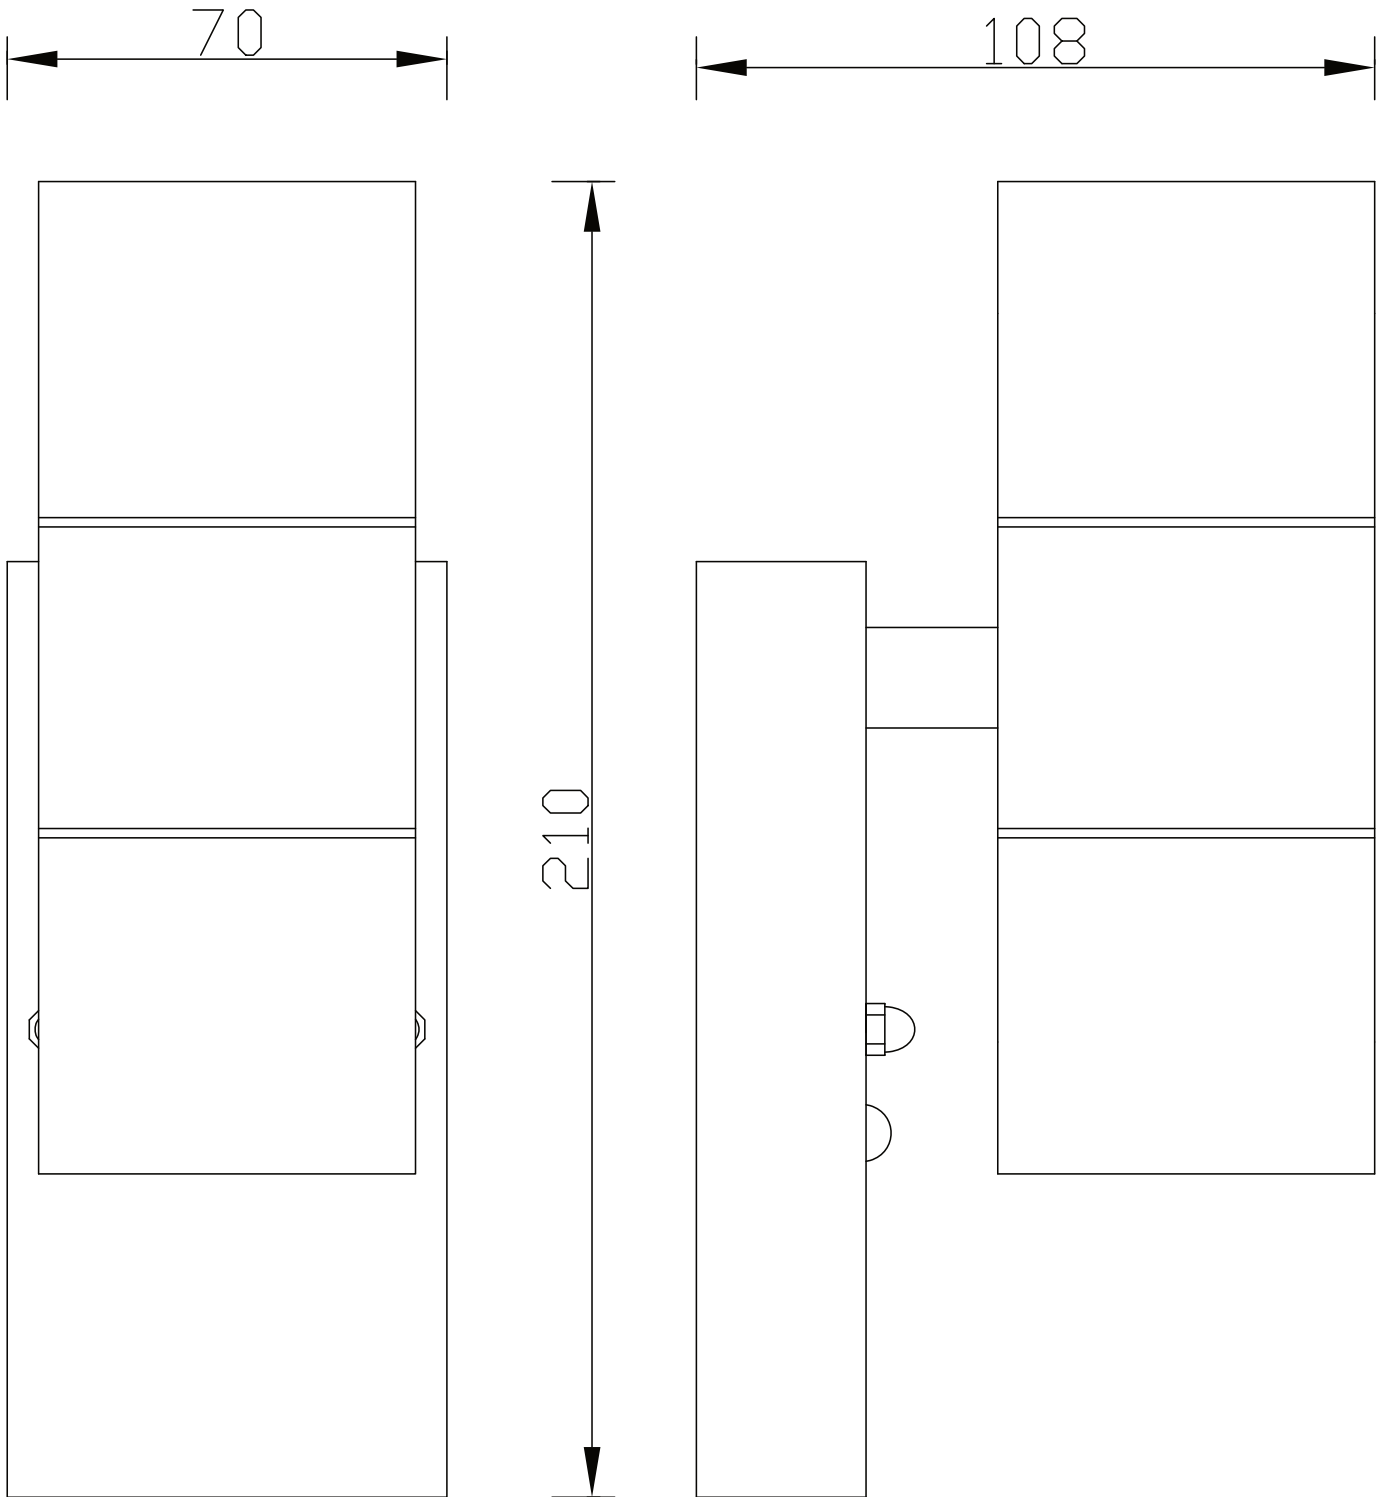

FCL-12704

Blaze - Black Outdoor Up Down Motion Sensor Wall Light

CERTIFICATION

CONTACT

www.firstchoicelighting.co.uk

info@firstchoicelighting.co.uk

ISSUE DATE 16/02/2023

PAGE 2