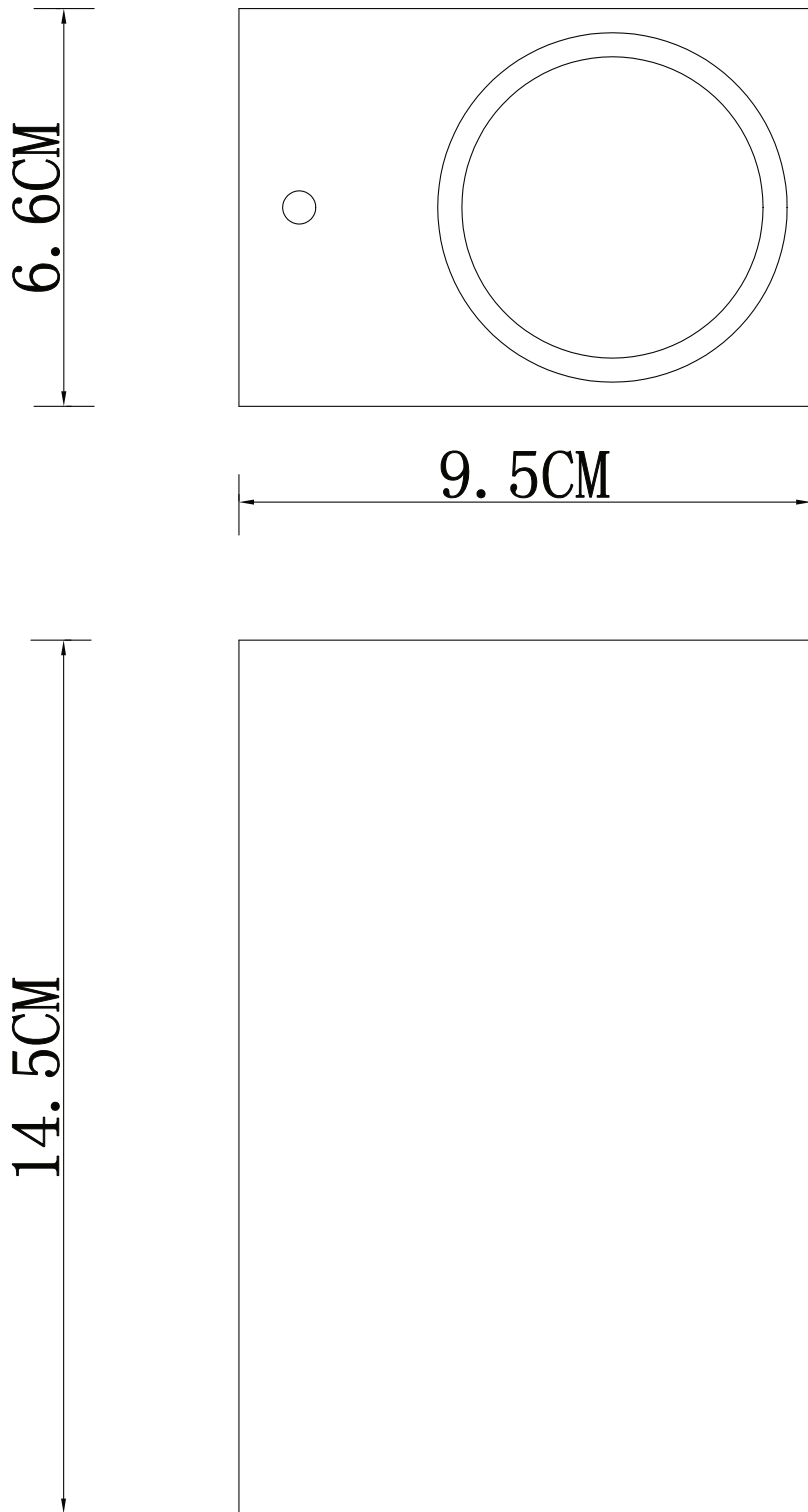

FCL-12708X2

Set of 2 Falmouth - Black Up Down Outdoor IP44 Wall Lights

CERTIFICATION

CONTACT

www.firstchoicelighting.co.uk

info@firstchoicelighting.co.uk