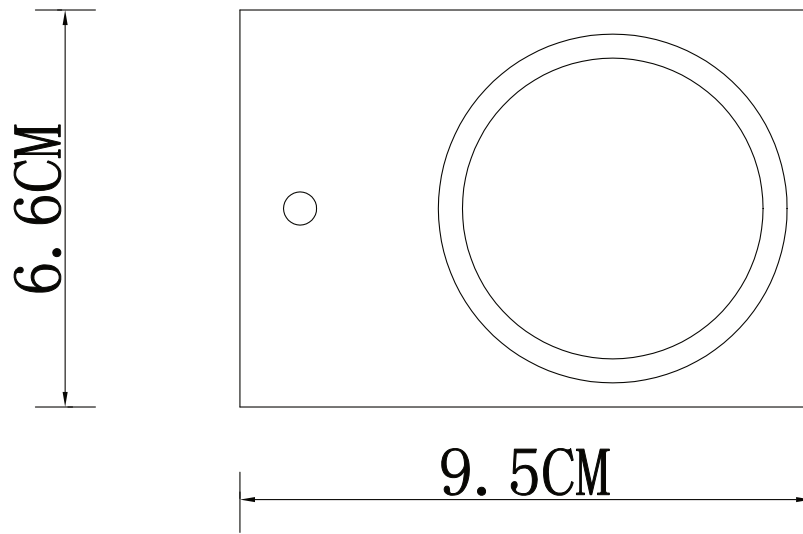

FCL-12709X2

Set of 2 Falmouth - Grey Up Down Outdoor IP44 Wall Lights

CERTIFICATION

CONTACT

www.firstchoicelighting.co.uk

info@firstchoicelighting.co.uk