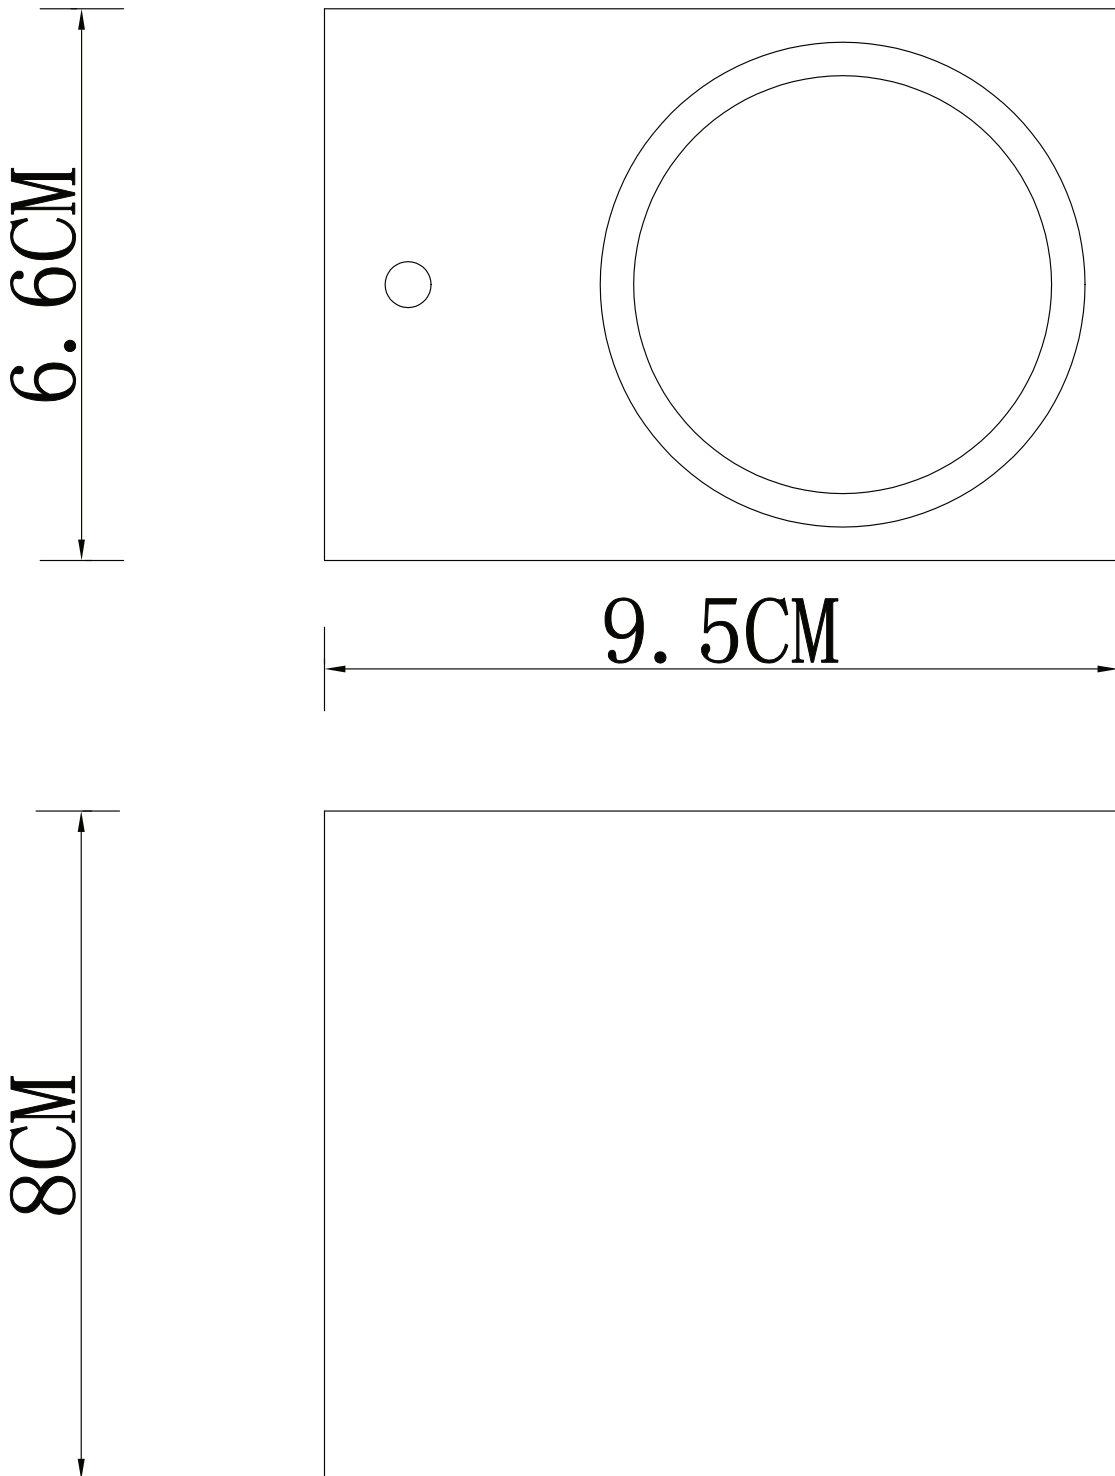

Set of 2 Falmouth - Black Downards Outdoor IP44 Wall Lights

CERTIFICATION

CONTACT

www.firstchoicelighting.co.uk

info@firstchoicelighting.co.uk