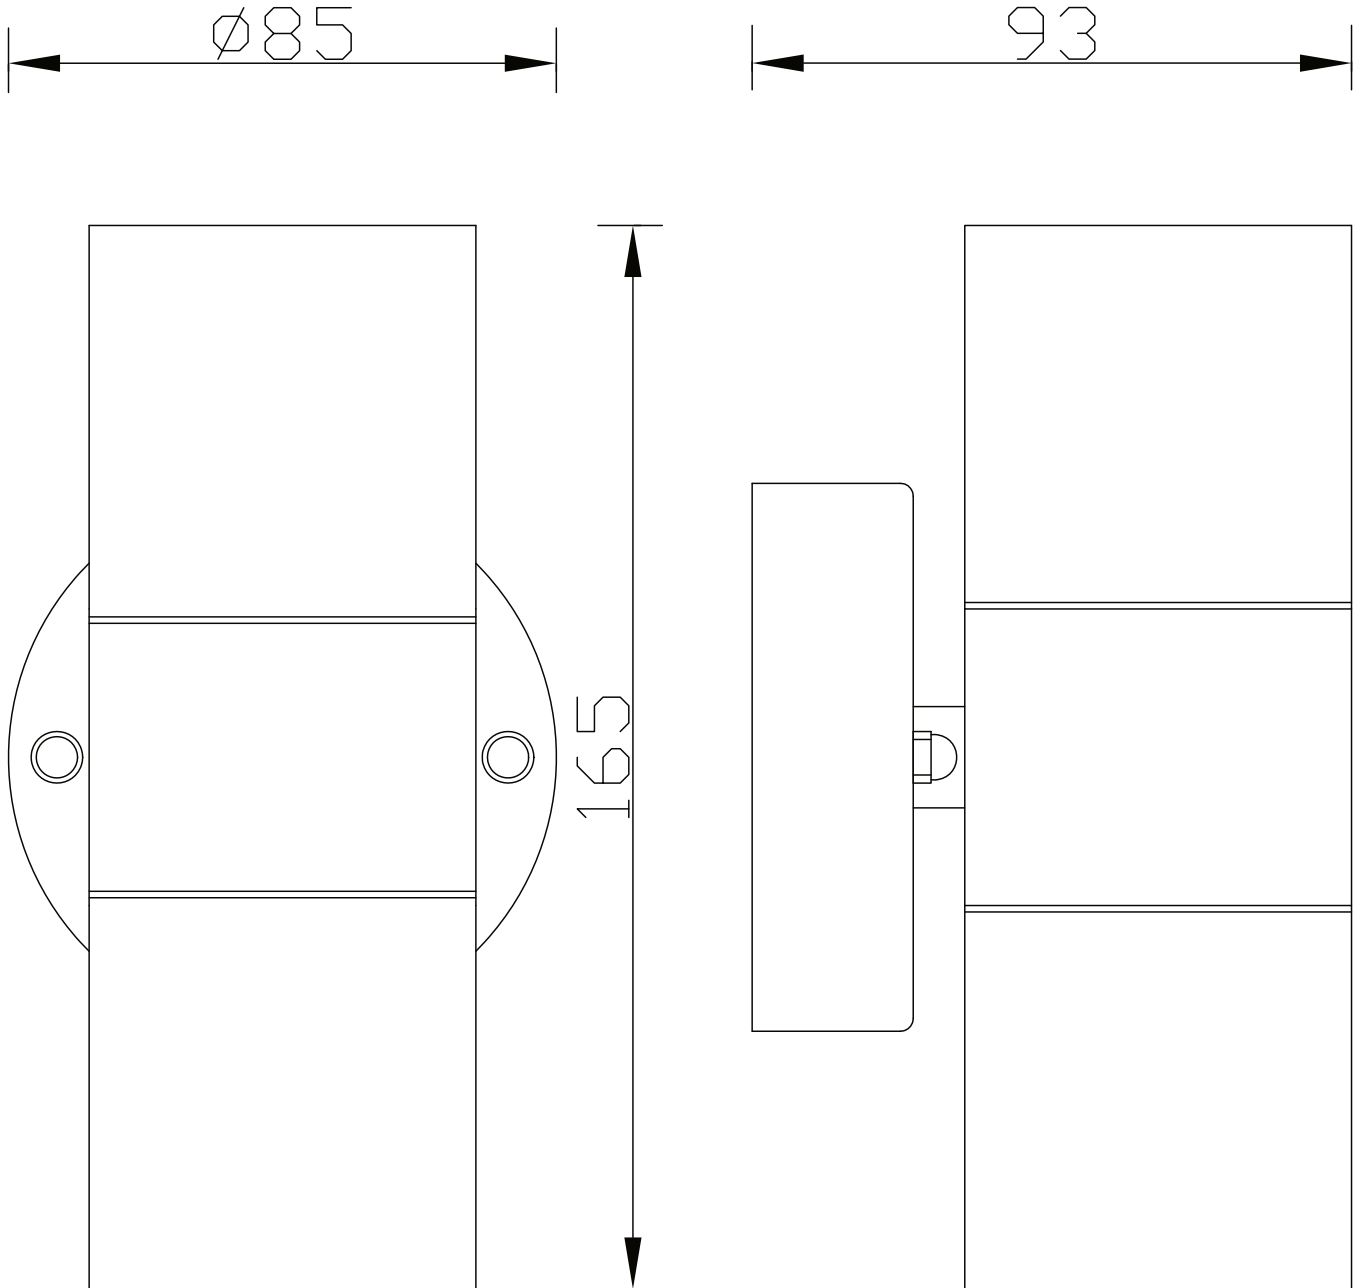

FCL-12719X2

Set of 2 Blaze - Stainless Steel Outdoor Up Down Wall Lights

CERTIFICATION

CONTACT

www.firstchoicelighting.co.uk

info@firstchoicelighting.co.uk

ISSUE DATE 16/02/2023

PAGE 2