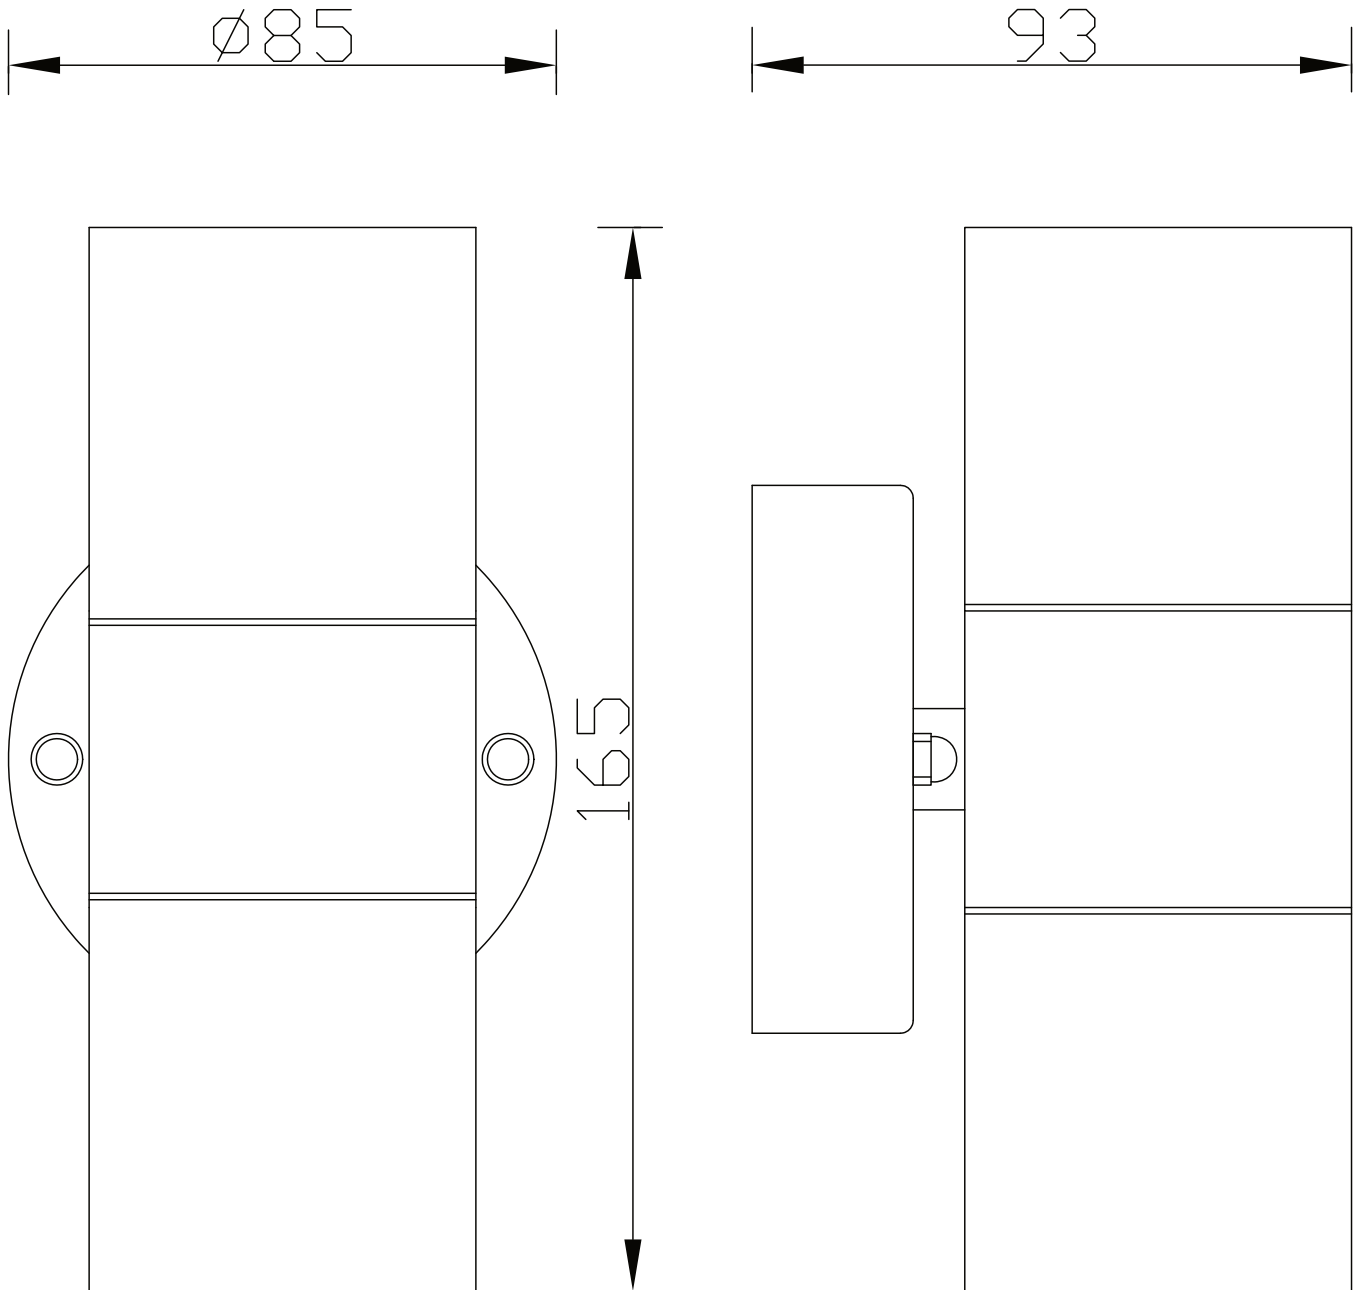

Blaze - Stainless Steel Outdoor Up Down Wall Light

CERTIFICATION

CONTACT

www.firstchoicelighting.co.uk

info@firstchoicelighting.co.uk