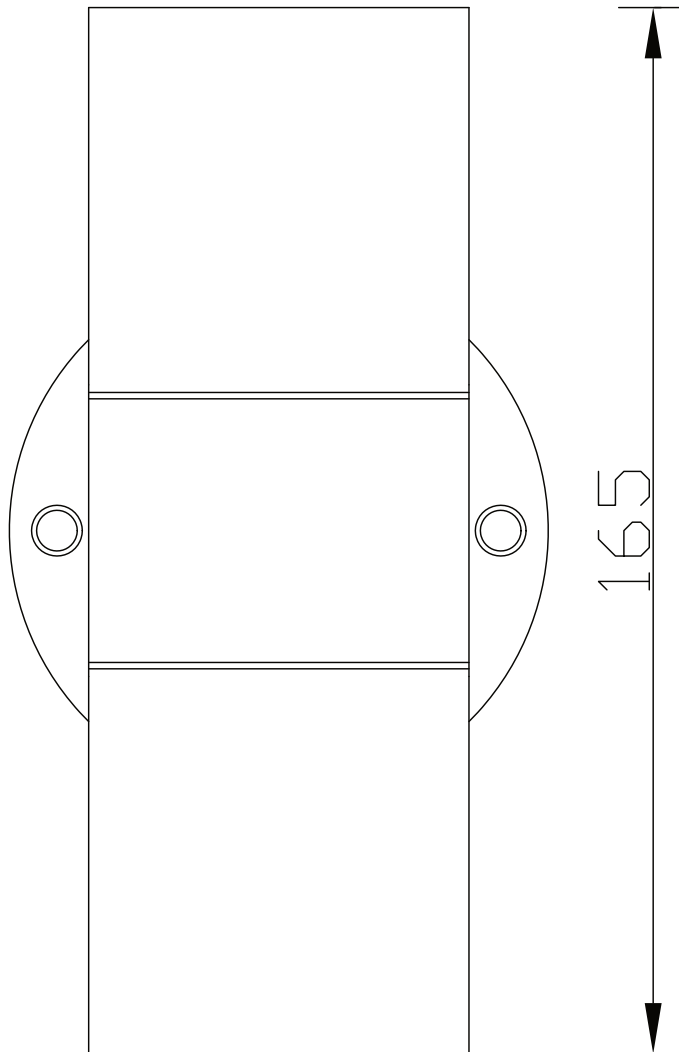

FCL-12720

Blaze - Black Outdoor Up Down Wall Light

CERTIFICATION

CONTACT

www.firstchoicelighting.co.uk

info@firstchoicelighting.co.uk

ISSUE DATE 16/02/2023

PAGE 2