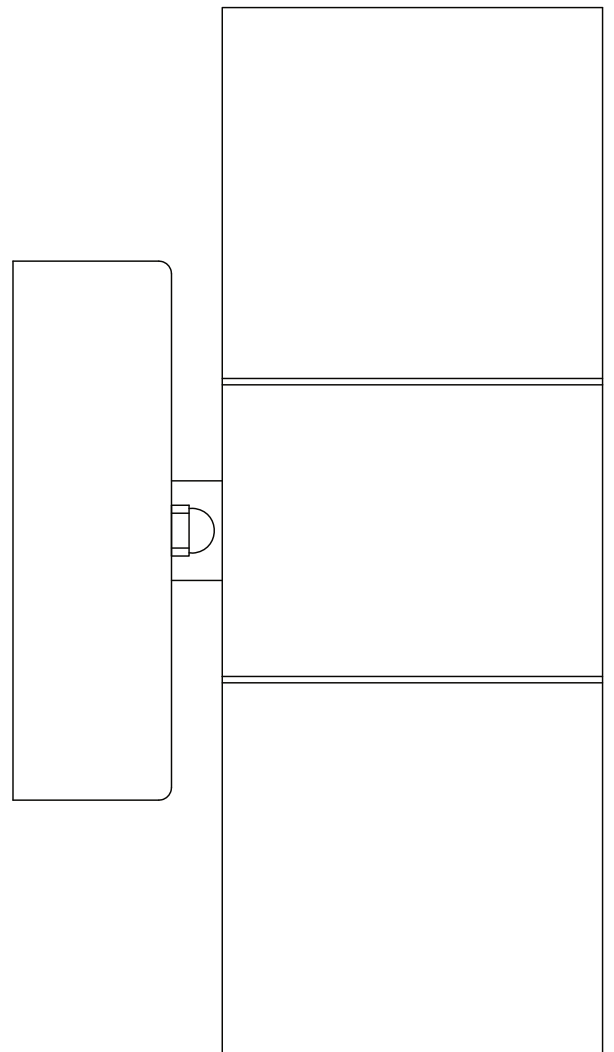

LIGHT SOURCE DATA

- 2 x 35W Max GU10 Halogen (required)
- Lamp direction - Upwards & Downwards
- Lamp shape - Reflector/Pear Shape
- Dimmable
- Energy class: Not applicable

DIMENSION DATA

- Height 160mm
- Width 60mm
- Depth 93mm
- Weight 0.59kg

CERTIFICATION

CONTACT

www.firstchoicelighting.co.uk

info@firstchoicelighting.co.uk

FCL-12720

Blaze - Black Outdoor Up Down Wall Light

CERTIFICATION

CONTACT