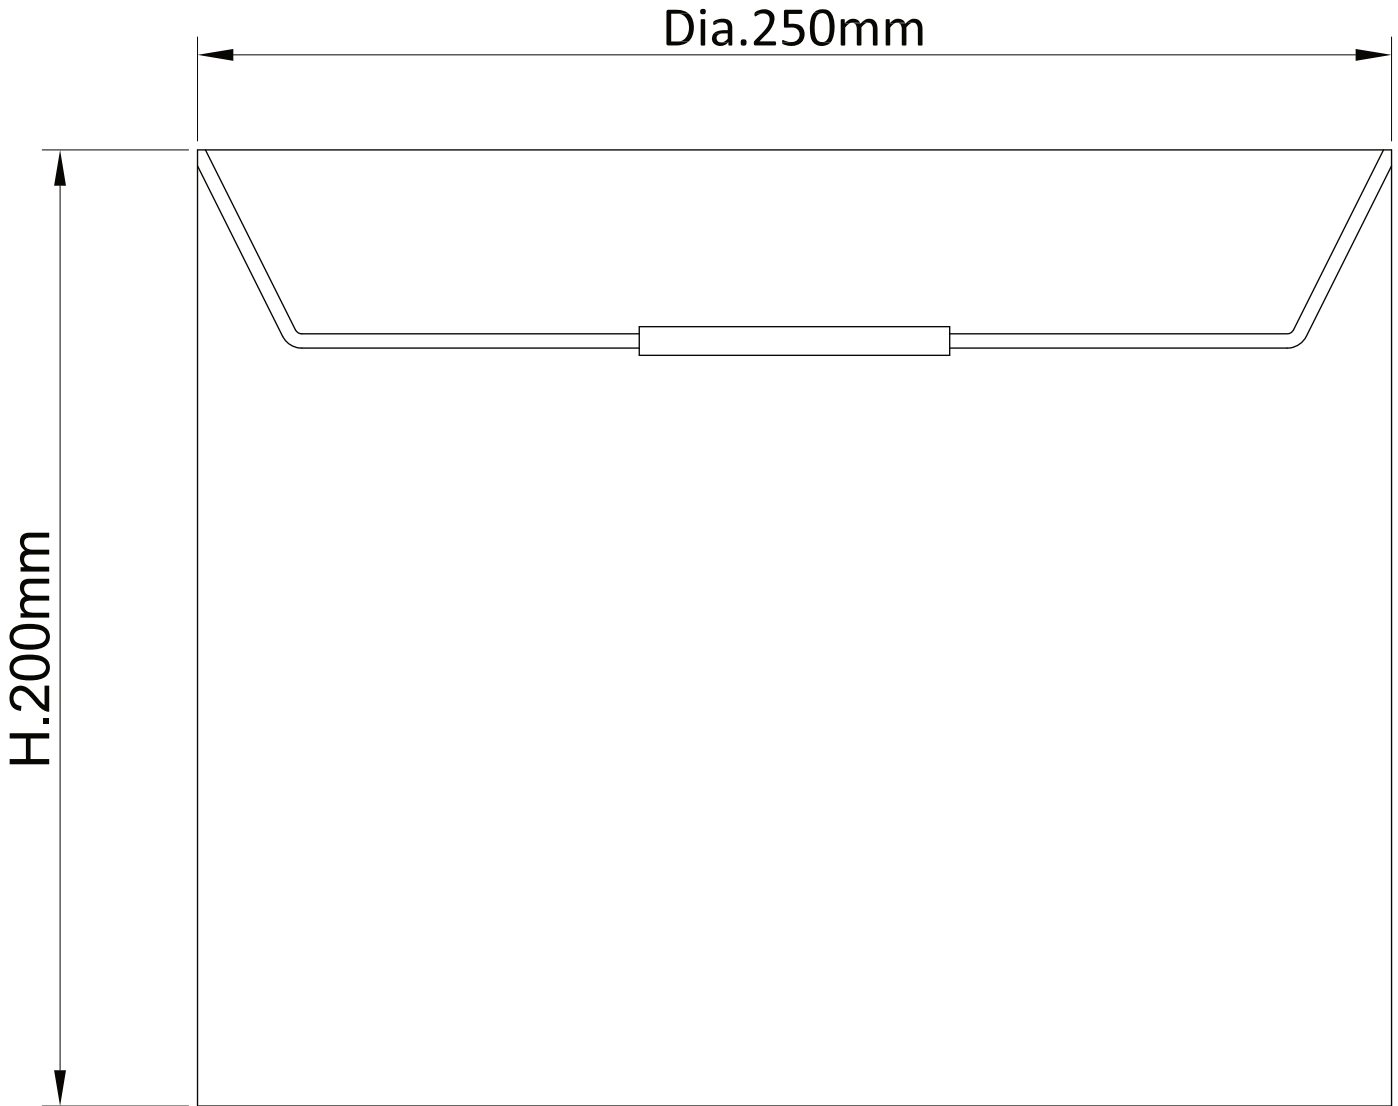

CERTIFICATION

CONTACT

www.firstchoicelighting.co.uk

info@firstchoicelighting.co.uk