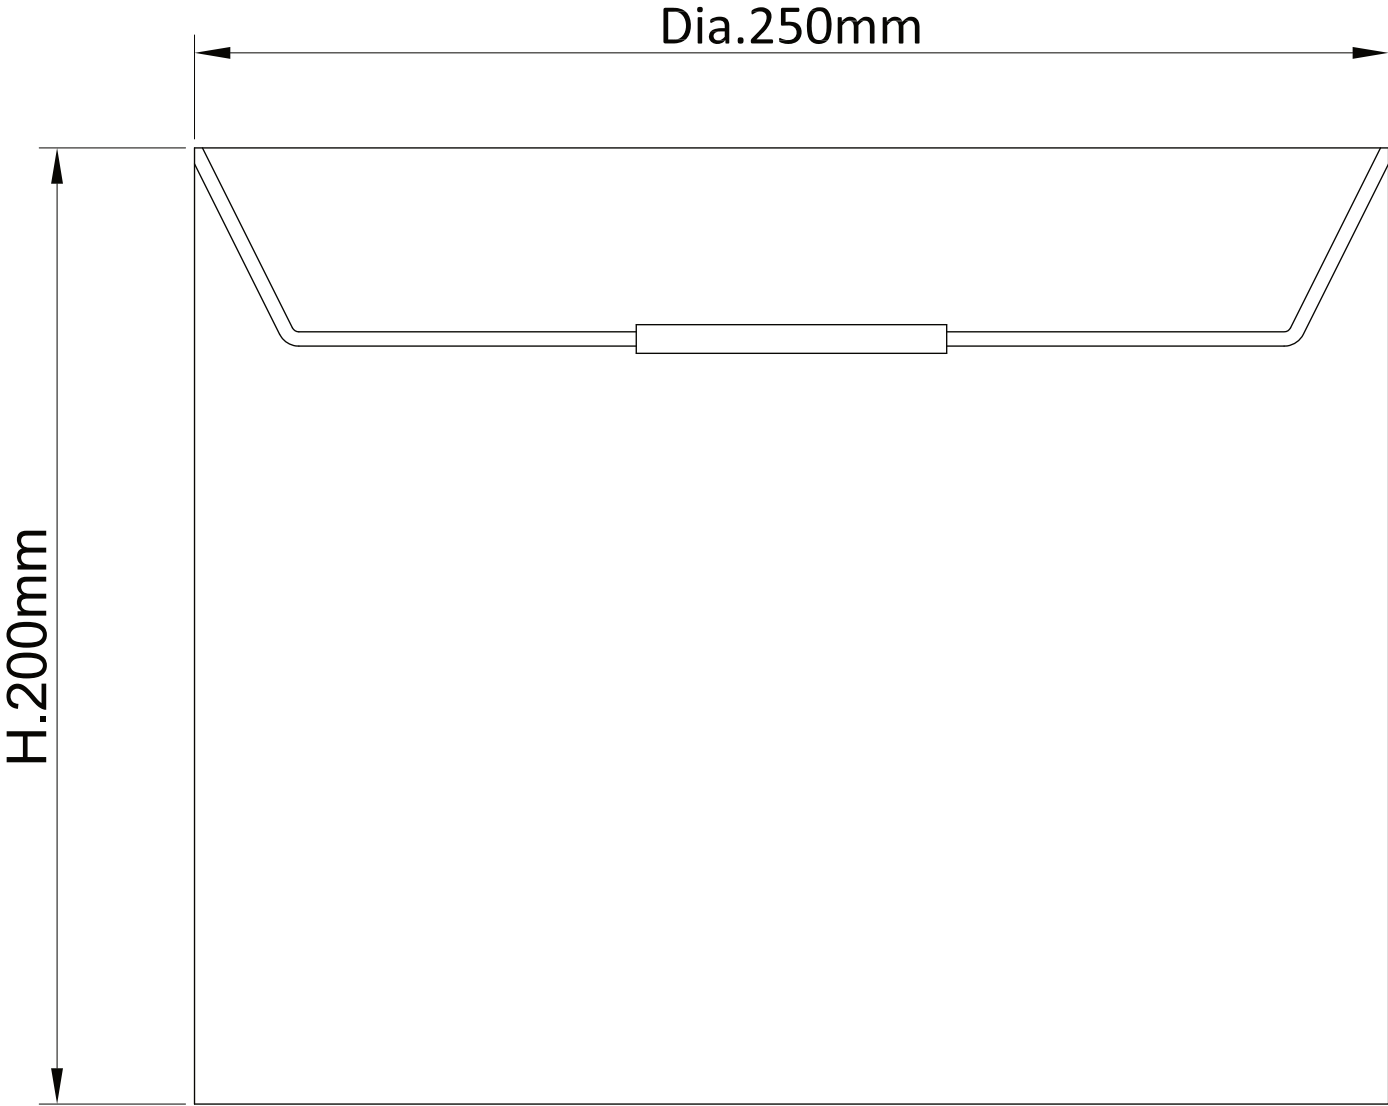

CERTIFICATION

CONTACT

www.firstchoicelighting.co.uk

info@firstchoicelighting.co.uk