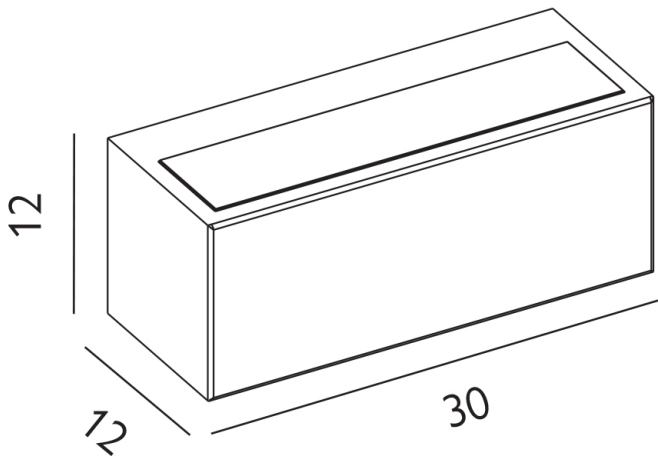

SPECIFICATION

- Ingress protection: IP44
- Class: Class II - Double Insulated, No Earth
- Voltage: 240V