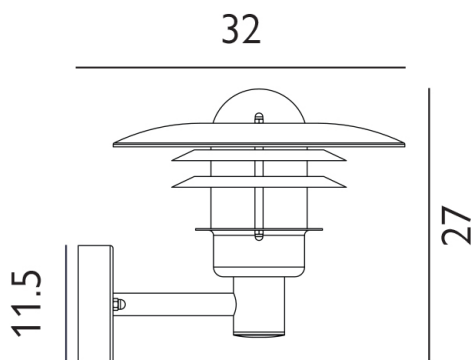

Elstead - Norlys - Larvik LARVIK-BLK Wall Light

REFERENCE

- SKU: FCL-13268
- Supplier SKU: LARVIK-BLK
- Barcode: 5024005396710

CATEGORY

- Brand: Norlys
- Family: Larvik
- Category: Outdoor Lighting / Wall / Decorative

APPEARANCE

- Base: Black Paint
- Shade: Clear PC

DIMENSION

- Height: 270mm
- Depth: 320mm
- Weight: 2.61kg

LIGHT SOURCE

- Lamp included: No
- Lamp detail: 15W Max LED E27 ES (required)
- Dimmable
- Energy rating: A++, A+, A, B, C, D
- Switch: No

SPECIFICATION

- Ingress protection: IP55
- Class: Class II - Double Insulated, No Earth
- Voltage: 240V

CONTACT