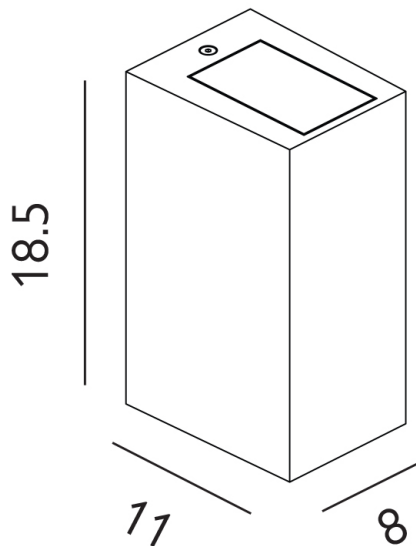

SPECIFICATION

- Ingress protection: IP54
- Class: Class I - Single Insulated, Earthed
- Voltage: 240V