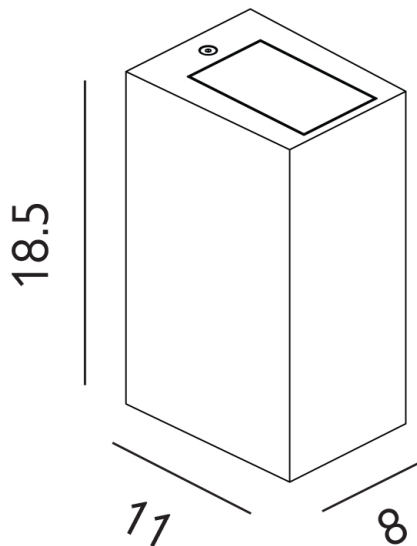

SPECIFICATION

- Ingress protection: IP54
- Class: Class I - Single Insulated, Earthed
- Voltage: 240V