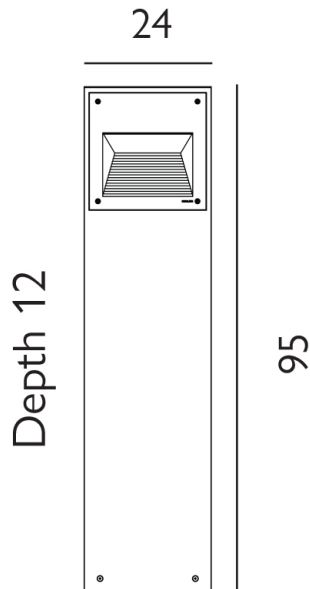

SPECIFICATION

- Ingress protection: IP65
- Class: Class I - Single Insulated, Earthed
- Voltage: 240V