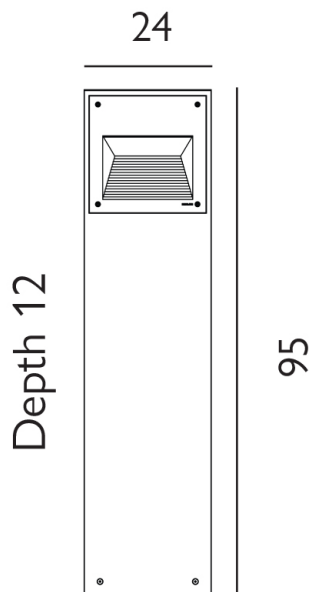

SPECIFICATION

- Ingress protection: IP65
- Class: Class I - Single Insulated, Earthed
- Voltage: 240V