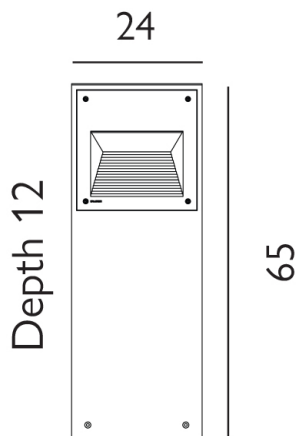

SPECIFICATION

- Ingress protection: IP65
- Class: Class I - Single Insulated, Earthed
- Voltage: 240V