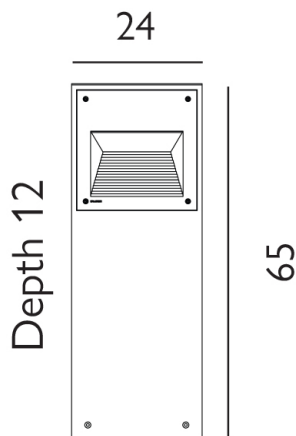

SPECIFICATION

- Ingress protection: IP65
- Class: Class I - Single Insulated, Earthed
- Voltage: 240V