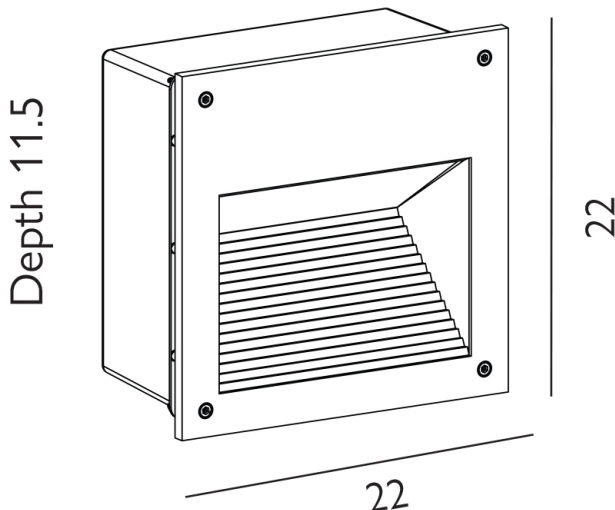

Elstead - Norlys - Namsos NAMSOS-WALL-GR Wall Light

REFERENCE

- SKU: FCL-13293
- Supplier SKU: NAMSOS-WALL-GR
- Barcode: 5024005399216

CATEGORY

- Brand: Norlys
- Family: Namsos
- Category: Outdoor Lighting / Brick & Guide / Marker

APPEARANCE

- Base: Graphite Black Paint
- Shade: Clear Glass

DIMENSION

- Height: 220mm
- Width: 220mm
- Depth: 115mm
- Weight: .1kg

LIGHT SOURCE

- Lamp included: Yes
- Lamp detail: 9.6W LED (included)
- Non-dimmable
- Energy class: A+
- Switch: No

SPECIFICATION

- Ingress protection: IP65
- Class: Class I - Single Insulated, Earthed
- Voltage: 240V

CONTACT