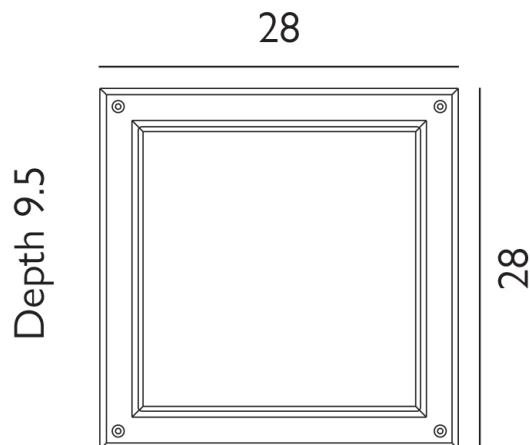

Elstead - Norlys - Nordland NORDLAND-LED-GR Wall/Ceiling Light

REFERENCE

- SKU: FCL-13296
- Supplier SKU: NORDLAND-LED-GR
- Barcode: 5024005399513

CATEGORY

- Brand: Norlys
- Family: Nordland
- Category: Outdoor Lighting / Wall / Bulkhead

APPEARANCE

- Base: Graphite Black Paint
- Shade: Opal PC

DIMENSION

- Height: 280mm
- Width: 280mm
- Depth: 95mm
- Weight: .1kg

LIGHT SOURCE

- Lamp included: Yes
- Lamp detail: 13.6W LED (included)
- Non-dimmable
- Energy class: A+
- Switch: No

SPECIFICATION

- Ingress protection: IP65
- Class: Class I - Single Insulated, Earthed
- Voltage: 240V

CONTACT