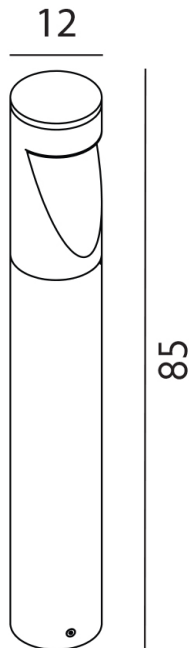

SPECIFICATION

- Ingress protection: IP54
- Class: Class I - Single Insulated, Earthed
- Voltage: 240V