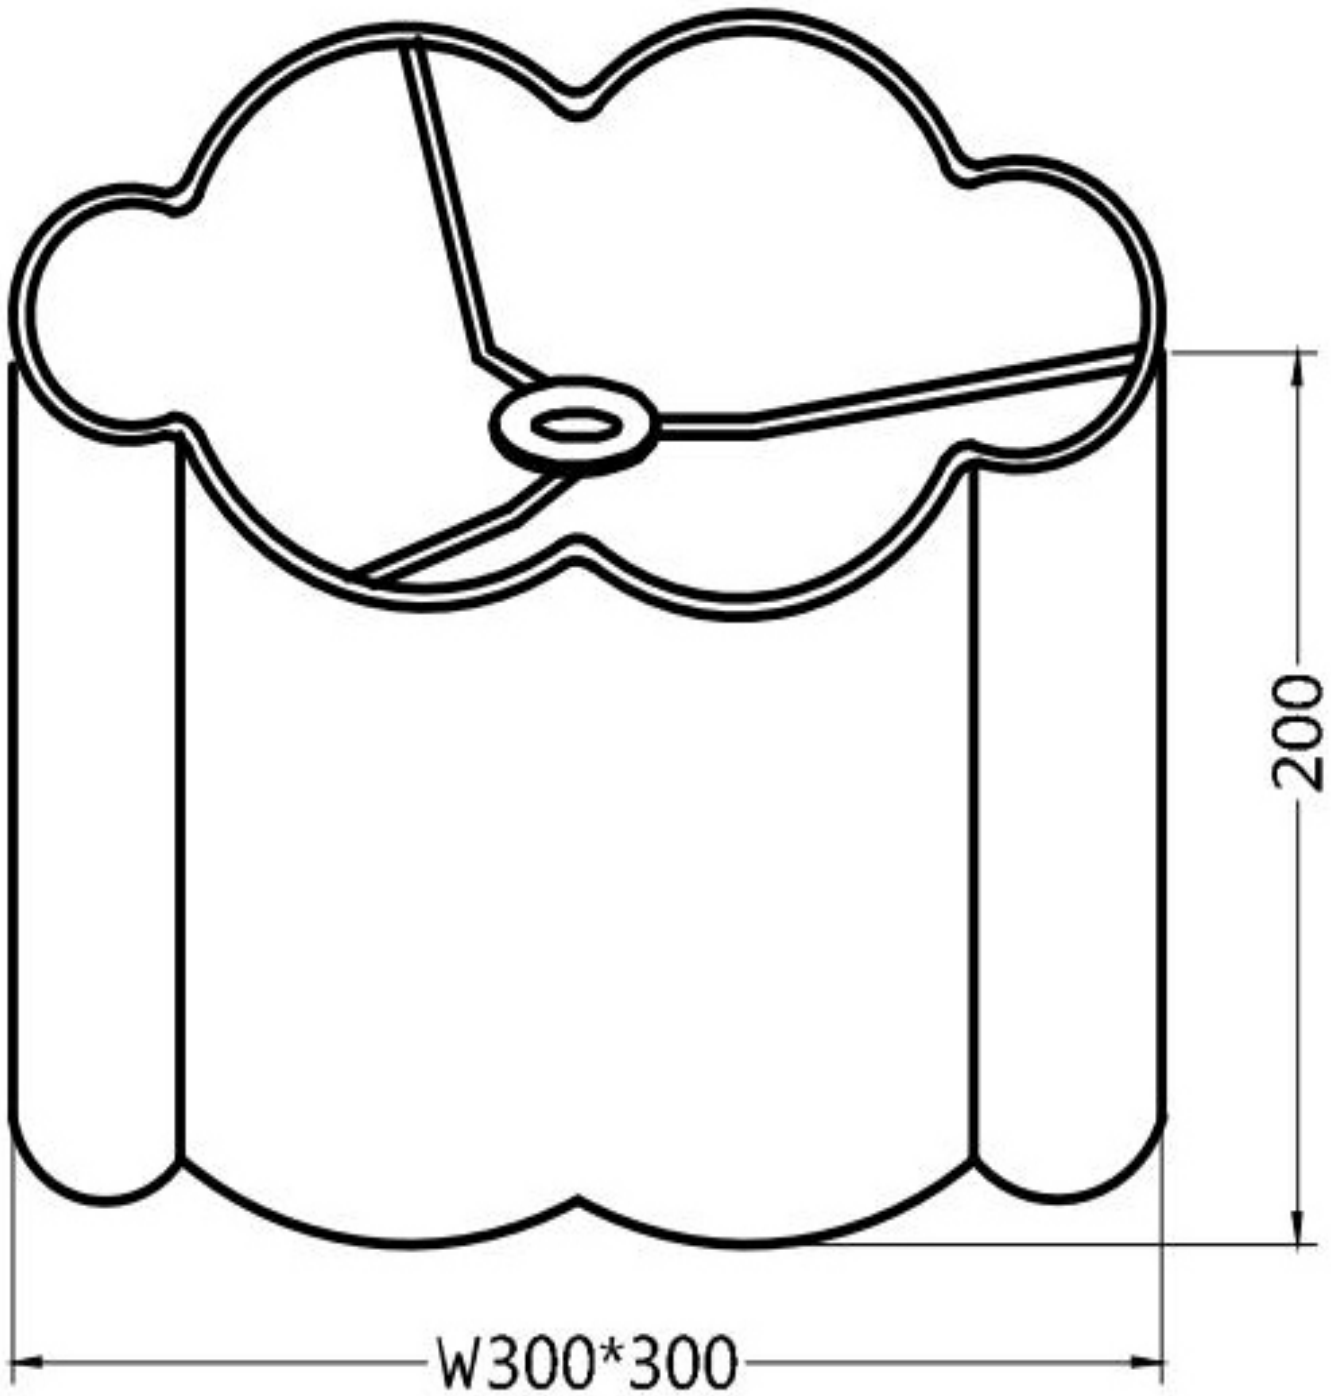

Set of 2 Grey with Copper Inner Scalloped Pendant Shades

LIGHT SOURCE DATA

- 2 x 60W Max B22 BC or E27 ES (required)
- Lamp direction - Indirect
- Lamp shape - Standard
- Dimmable
- Energy class: Not applicable

DIMENSION DATA

- Height 200mm
- Diameter 300mm

- Weight 0.8kg

SPECIFICATION

- Manufacturer warranty for 2 years from date of purchase
- Grey cotton with chrome inner detail
- IP20
- No
- 240V
- Assembly required? No
- CE Marking, UKCA Marking, Energy Efficient, Energy Saving

CERTIFICATION

CONTACT

www.firstchoicelighting.co.uk

info@firstchoicelighting.co.uk

FCL-13388X2

Set of 2 Grey with Copper Inner Scalloped Pendant Shades

CERTIFICATION

CONTACT