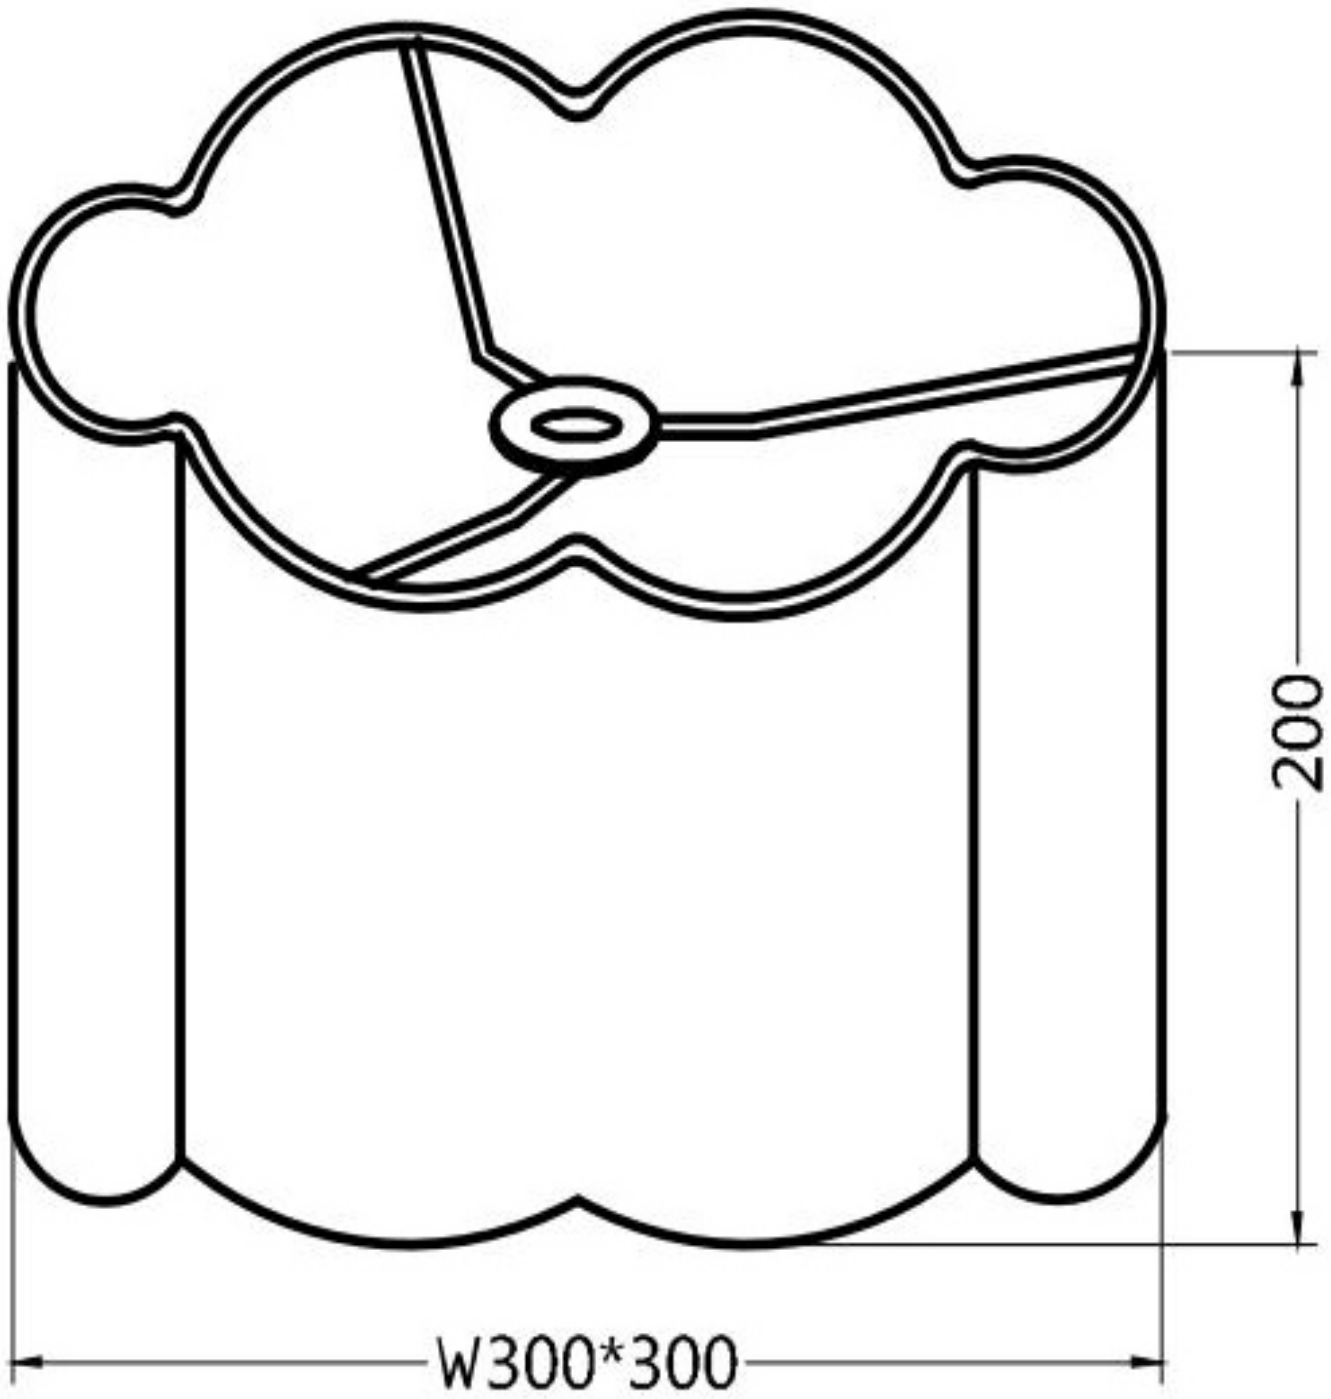

CERTIFICATION

CONTACT

www.firstchoicelighting.co.uk

info@firstchoicelighting.co.uk