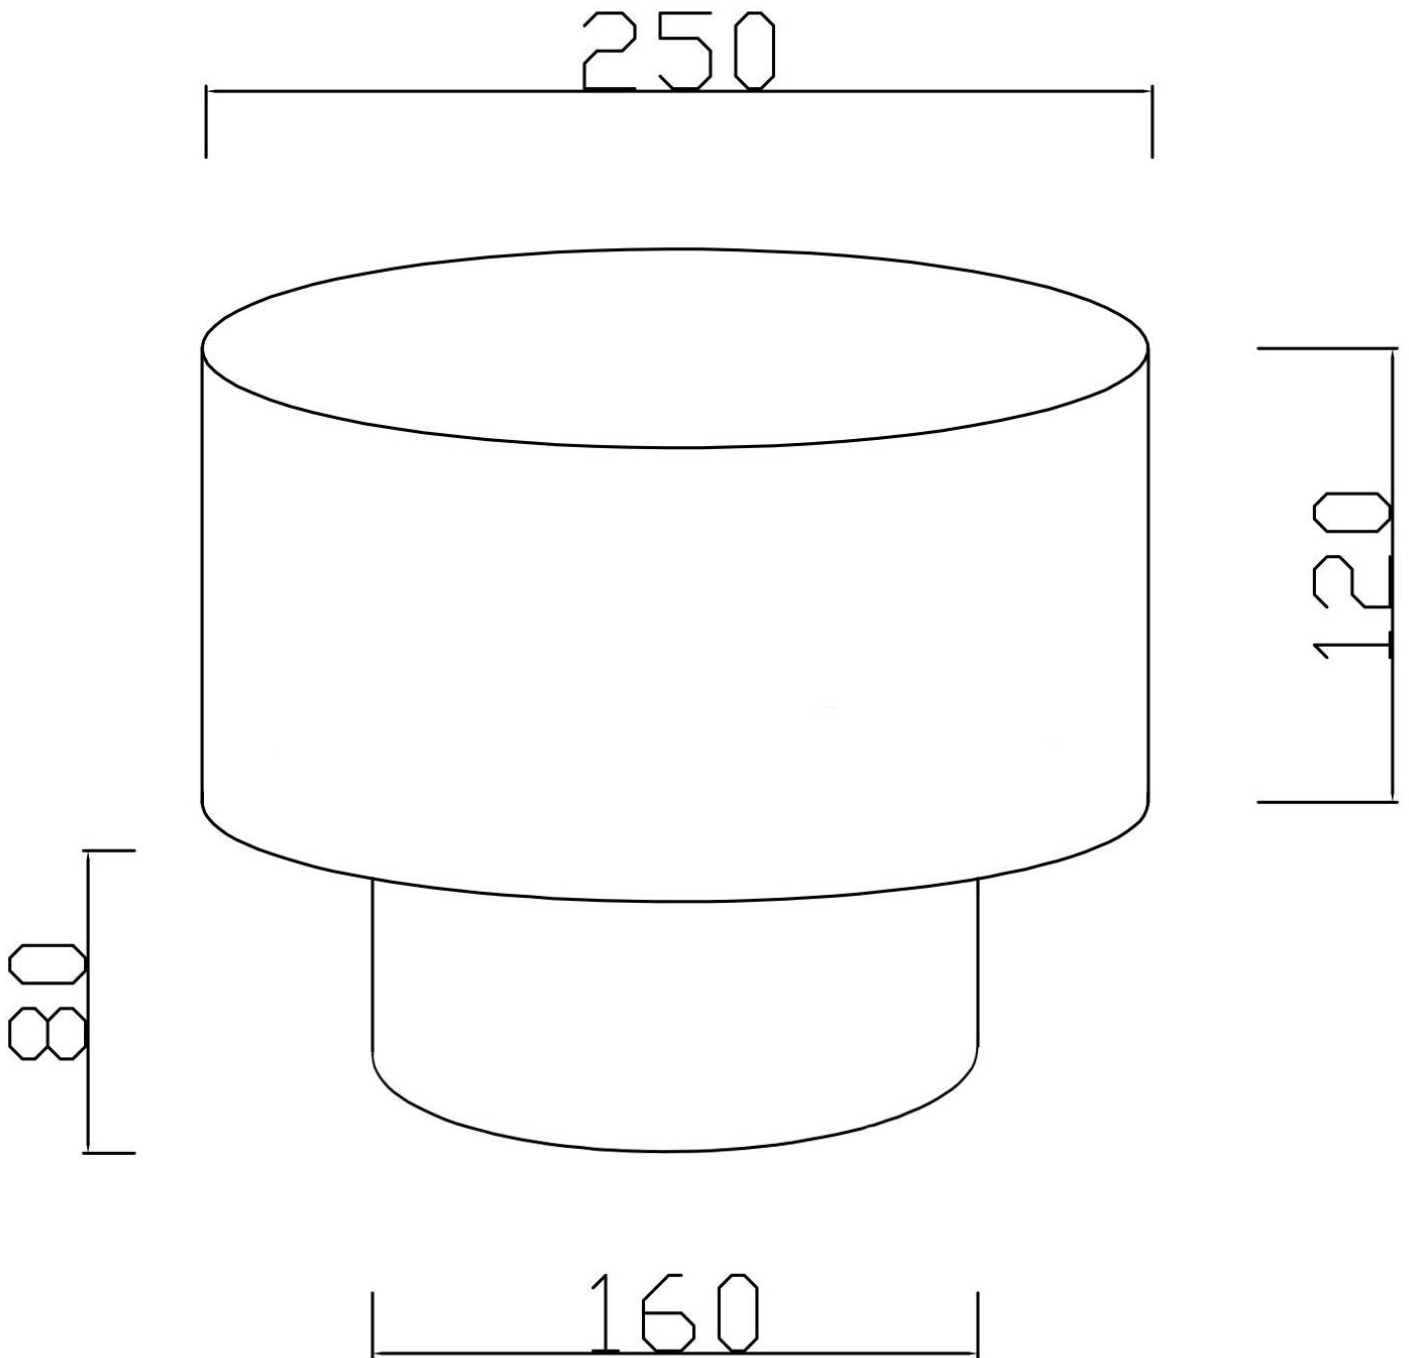

CERTIFICATION

CONTACT

www.firstchoicelighting.co.uk

info@firstchoicelighting.co.uk