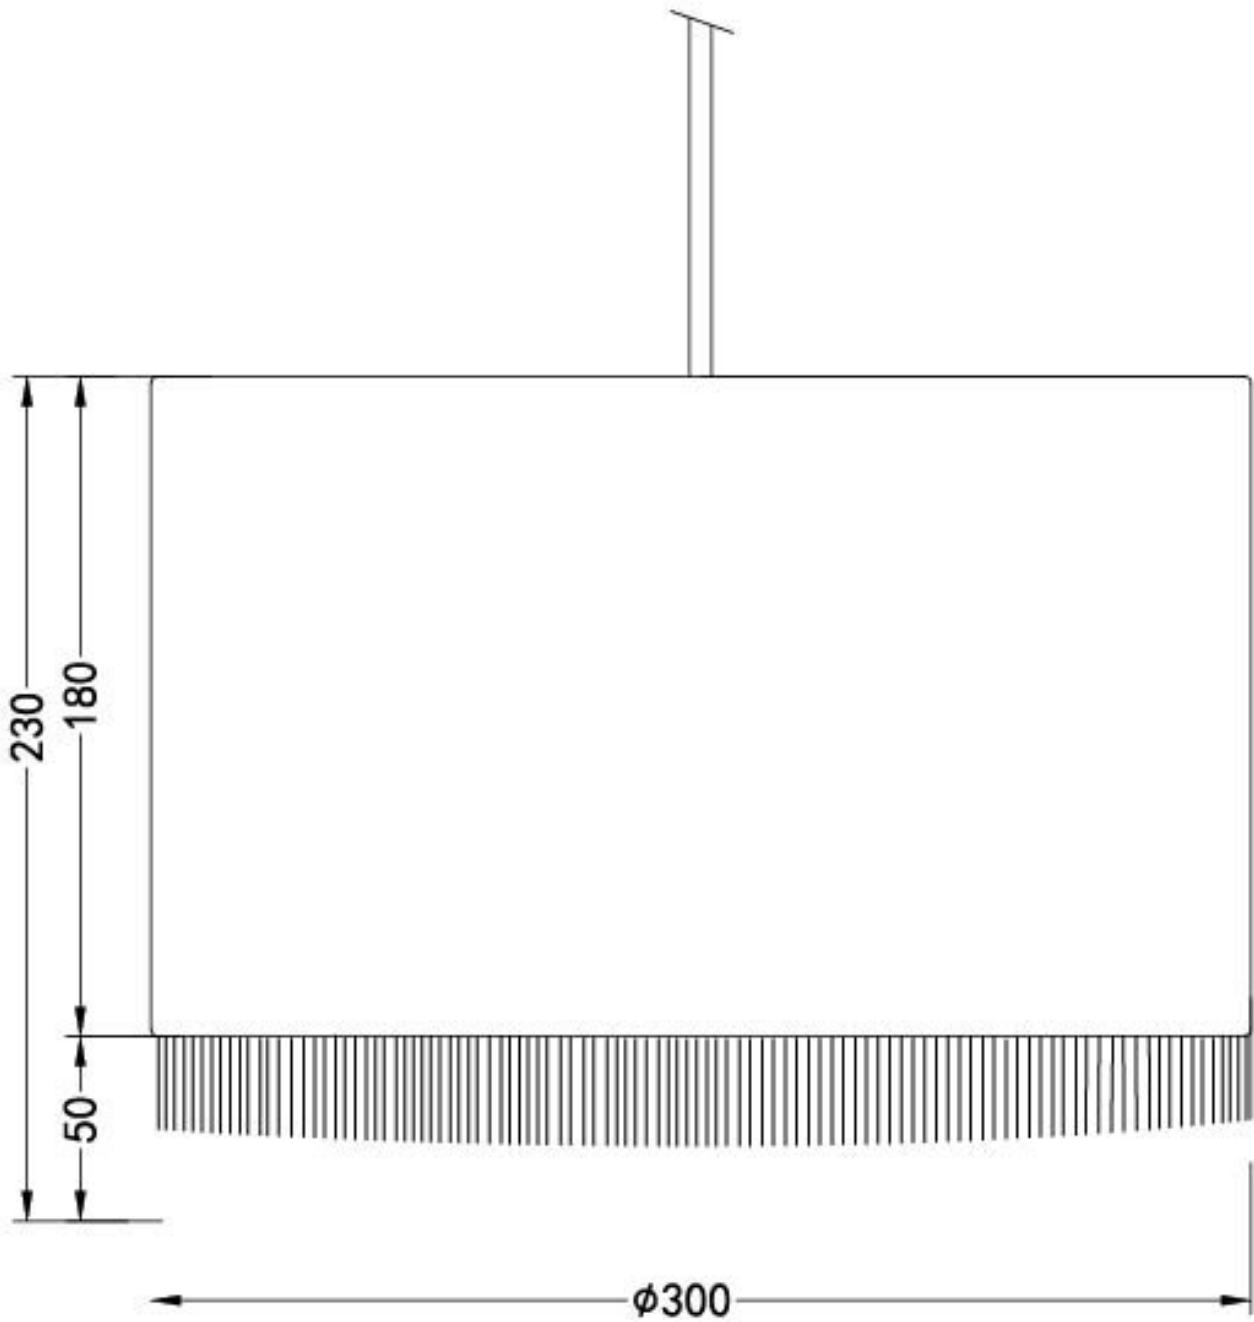

Set of 2 Teal Velvet With Chrome Inner Tassled Light Shades

CERTIFICATION

CONTACT

www.firstchoicelighting.co.uk

info@firstchoicelighting.co.uk