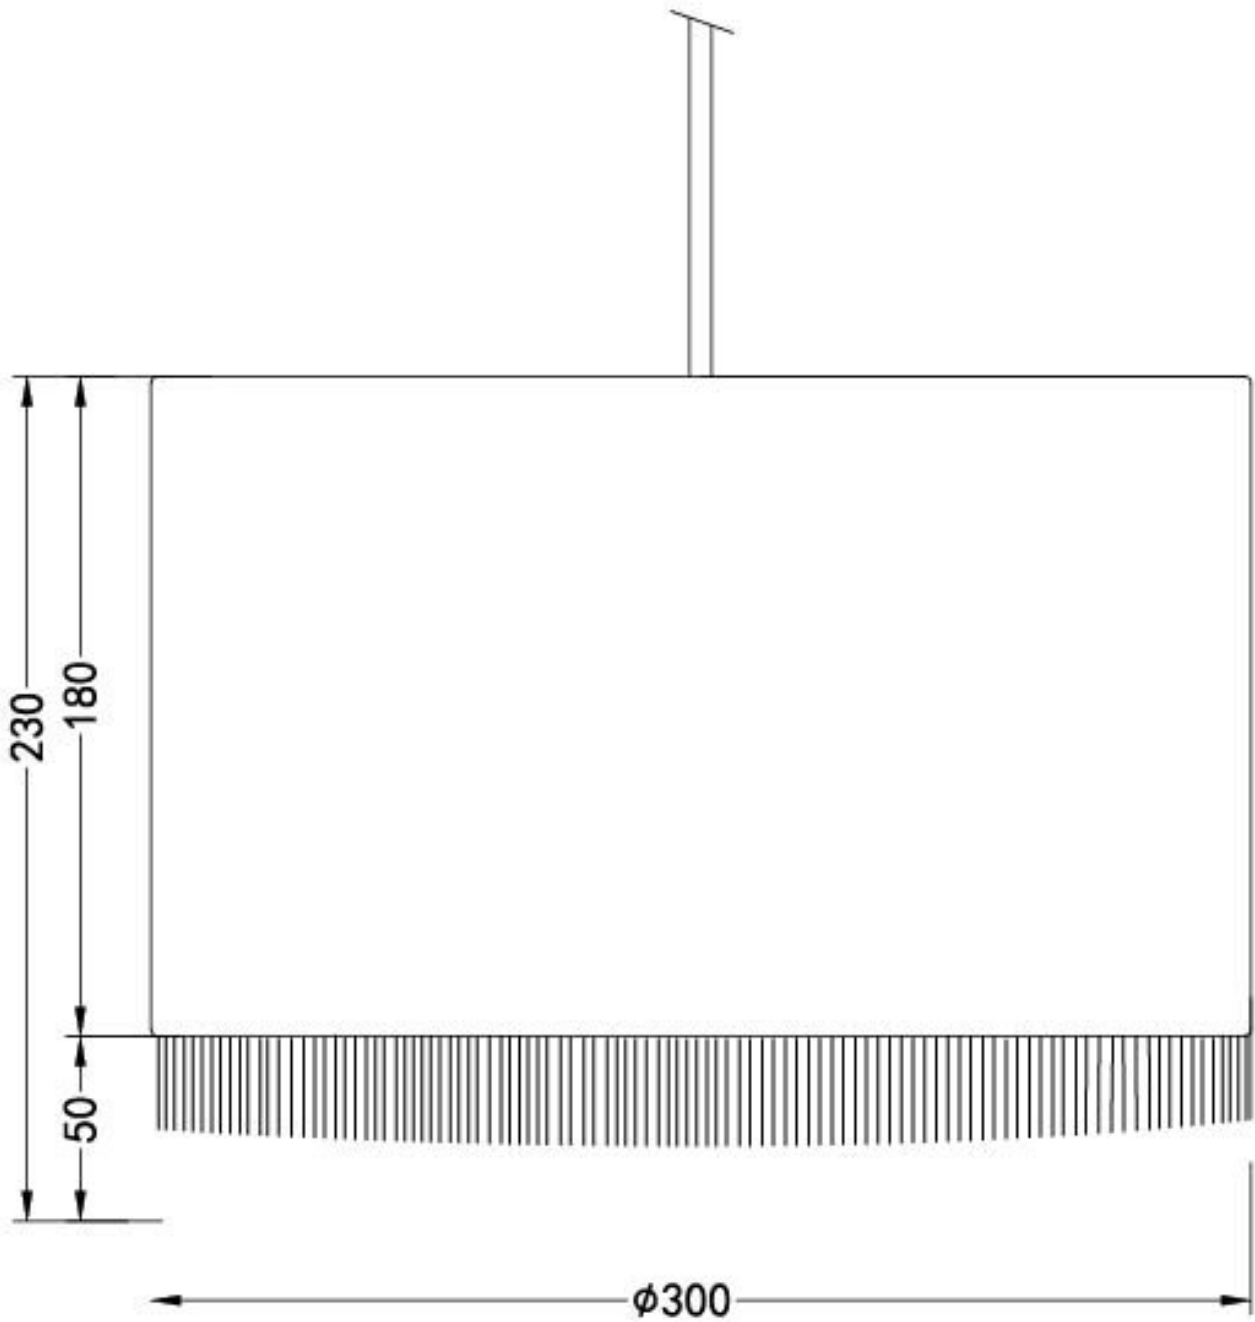

CERTIFICATION

CONTACT

www.firstchoicelighting.co.uk

info@firstchoicelighting.co.uk