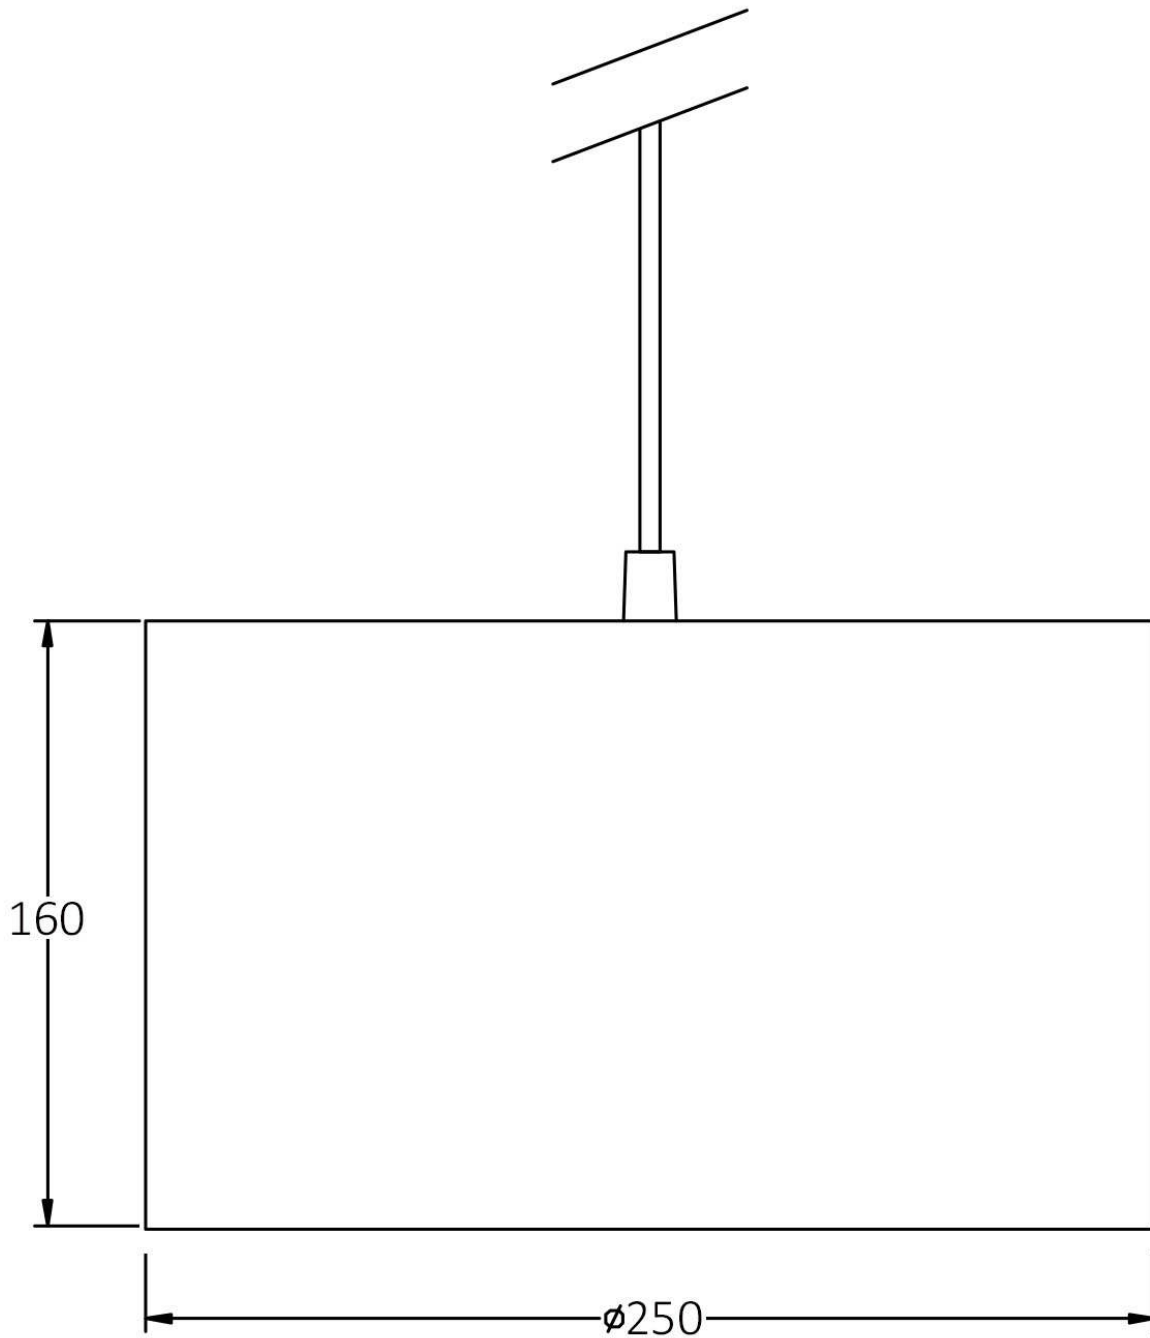

Set of 2 Red & White Football Design Light Shades

CERTIFICATION

CONTACT

www.firstchoicelighting.co.uk

info@firstchoicelighting.co.uk