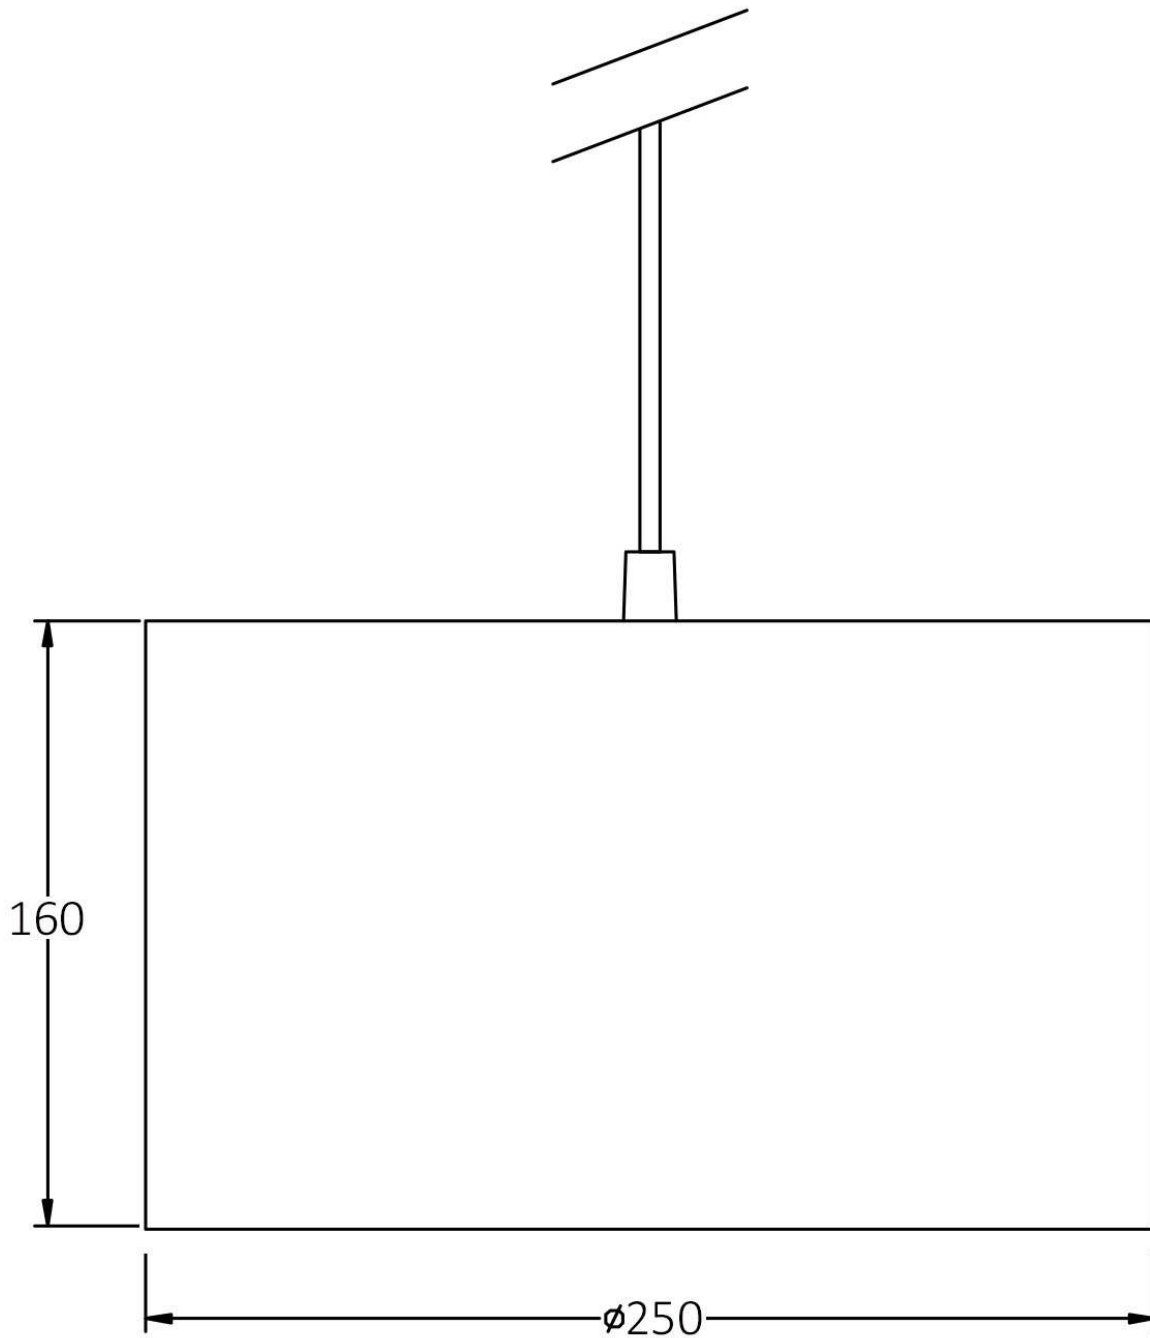

CERTIFICATION

CONTACT

www.firstchoicelighting.co.uk

info@firstchoicelighting.co.uk