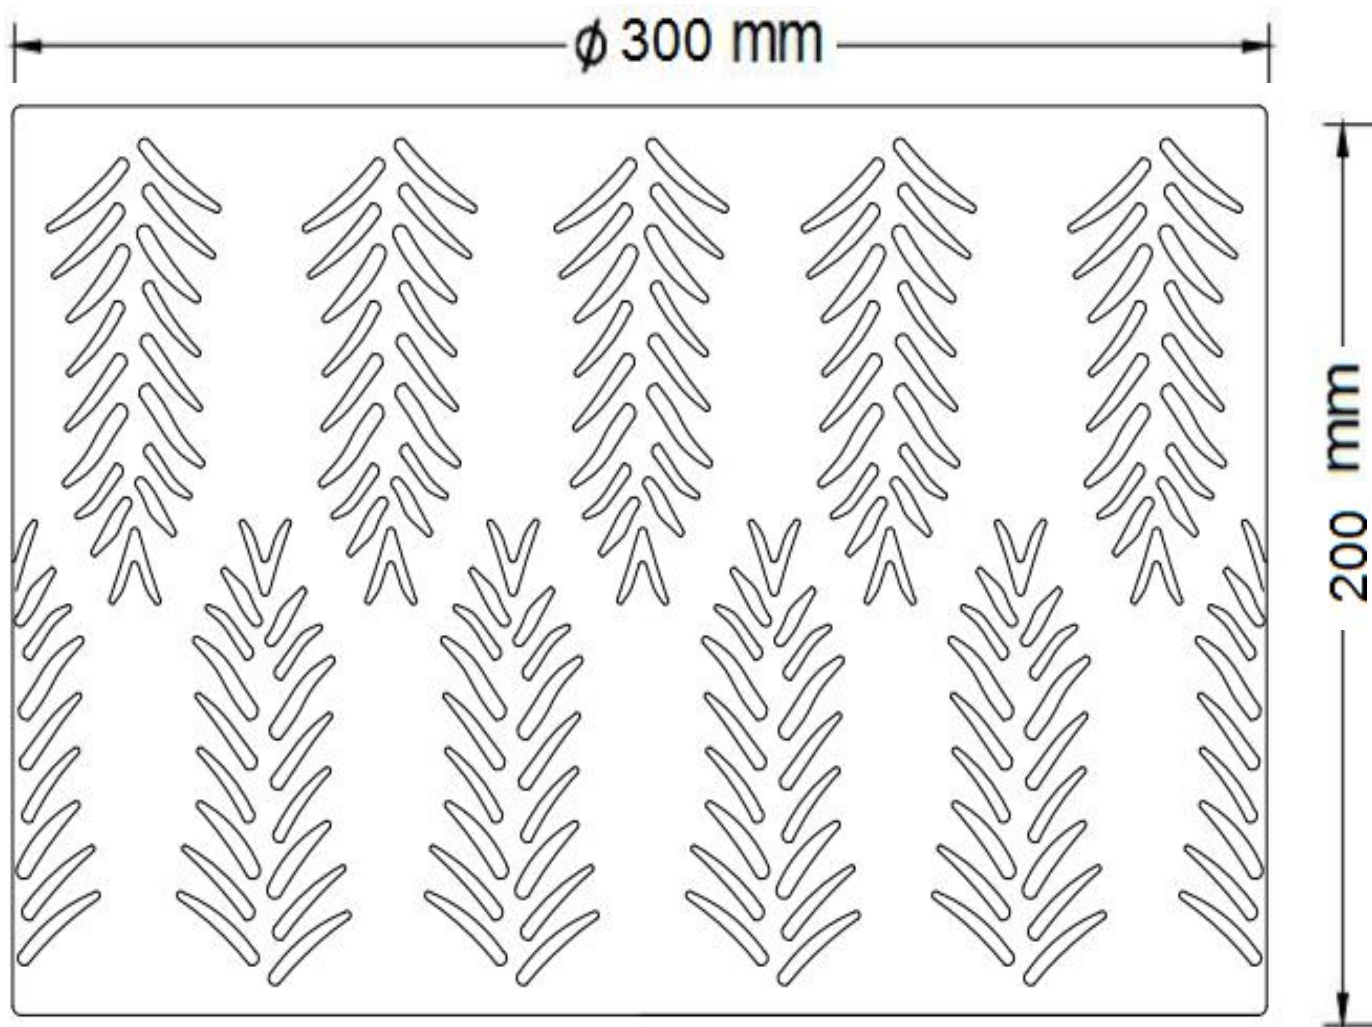

FCL-13603X2

Set of 2 Spruce White Cut Out Shades with Chrome Inner

CERTIFICATION

CONTACT

www.firstchoicelighting.co.uk

info@firstchoicelighting.co.uk

ISSUE DATE 16/02/2023

PAGE 2