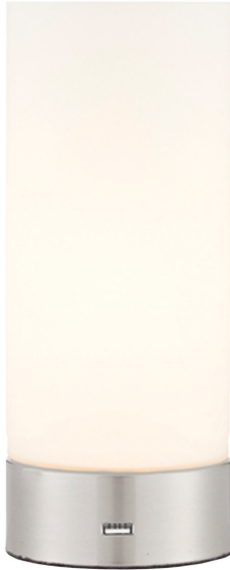

Endon Lighting - Dara - 67517 - Brushed Nickel Opal Glass Touch USB Power Output Table Lamp

REFERENCE

- SKU: FCL-14715
- Supplier SKU: 67517
- Barcode: 5016087906185

DESCRIPTION

A sleek dual purpose table light finished in a brushed nickel effect plate, with a matt opal glass shade. This light is operated by clever 3 stage touch technology, plus has the addition of a discreet USB port meaning it can charge your devices too.

CATEGORY

- Brand: Endon Lighting
- Family: Dara
- Category: Indoor Lighting / Table / Complete

APPEARANCE

- Base: Brushed Nickel Plate
- Shade: Opal Glass

DIMENSION

- Height: 240mm
- Diameter: 100mm
- Weight: .74kg