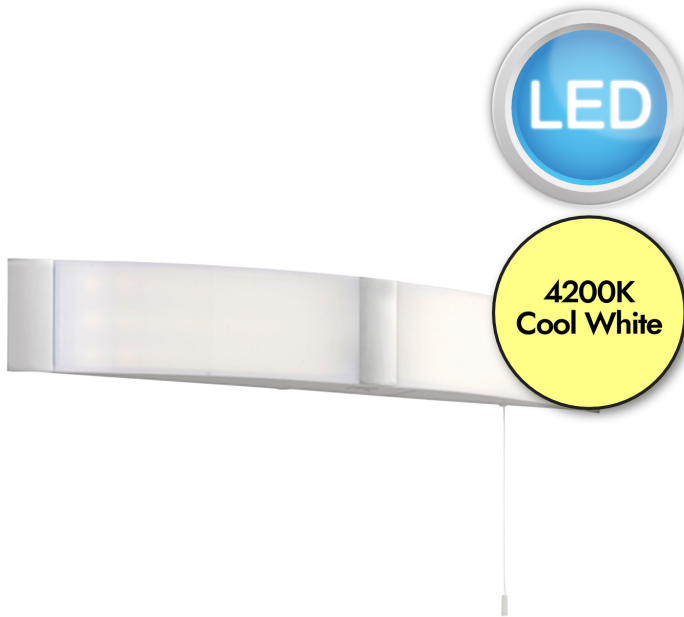

Endon Lighting - Onan - 68930 - LED Opal Chrome 2 Light IP44 Pull Cord Bathroom Shaver Wall Light

#### DESCRIPTION

Sleek, curved LED shaver light with an opal polycarbonate and chrome acrylic finish. IP44 rated means it is suitable for bathroom zone 2 or zone 1 with a 30MA RCD.

#### APPEARANCE

- Base: Opal PC
- Detail: Chrome Plate Acrylic

#### DIMENSION

- Height: 80mm
- Width: 520mm
- Depth: 70mm
- Weight: .92kg