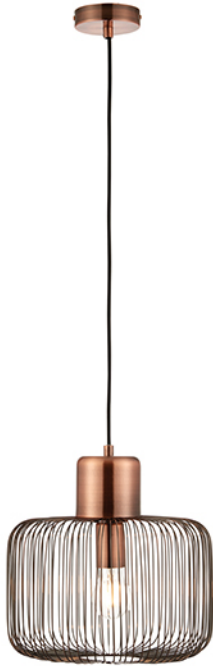

Endon Lighting - 68986 - Nicola 1lt Pendant - Antique copper plate

REFERENCE

- SKU: FCL-14726
- Supplier SKU: 68986
- Barcode: 5016087893980

DESCRIPTION

This metal caged shade finished in an antique copper effect plate puts a modern twist on vintage and industrial style lighting. Works well with a filament bulb. Height is adjustable at time of fitting and suitable for use with LED lamps. Available in a choice of shapes

CATEGORY

- Brand:
- Family: Nicola
- Category: Indoor Lighting / Ceiling / Single

APPEARANCE

- Base: Antique Copper Plate

DIMENSION

- Height: 350 - 1300mm
- Diameter: 300mm
- Weight: 1.14kg

LIGHT SOURCE

- Lamp included: No
- Lamp detail: 40W Max E27 ES (required)
- Dimmable
- Switch: No