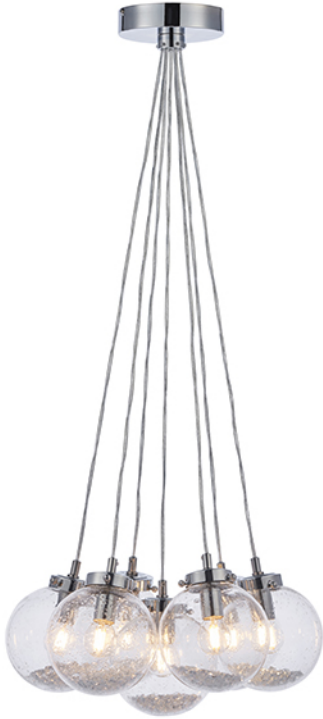

Endon Lighting - 76292 - Harbour 7lt Pendant - Chrome plate & clear bubble glass

#### DESCRIPTION

The Harbour is a seven light globe pendant featuring simple classic stepped metalwork. The striking clear bubble effect glass shade contains faceted glass details for extra sparkle, alternatively these can be removed if you desire a more simple product look. Finished in chrome and suspended from height adjustable clear flex.

#### APPEARANCE

- Base: Polished Chrome Plate
- Shade: Clear Bubbled Glass

#### DIMENSION

- Height: 315 - 1440mm
- Diameter: 500mm
- Weight: 6.29kg