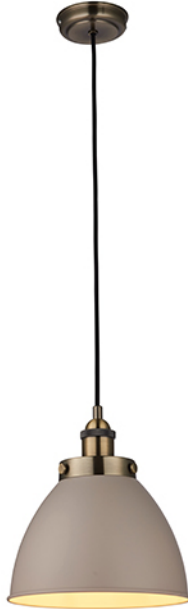

Endon Lighting - 76328 - Franklin 1lt Pendant - Taupe & antique brass plate

REFERENCE

- SKU: FCL-14848
- Supplier SKU: 76328
- Barcode: 5016087911998

DESCRIPTION

An authentic 'resto' style industrial pendant, finished in vintage stone colour paint with antiqued brass plated details. Suspended from height adjustable black fabric flex, pair with filament LED lamps for that perfect industrial style. The perfect addition for today's stylish homes to create that on trend bar, bistro look.

CATEGORY

- Brand:
- Family: Franklin
- Category: Indoor Lighting / Ceiling / Single

APPEARANCE

- Base: Taupe Grey Paint
- Detail: Antique Brass Plate

DIMENSION

- Height: 400 - 1300mm
- Diameter: 235mm
- Weight: .83kg