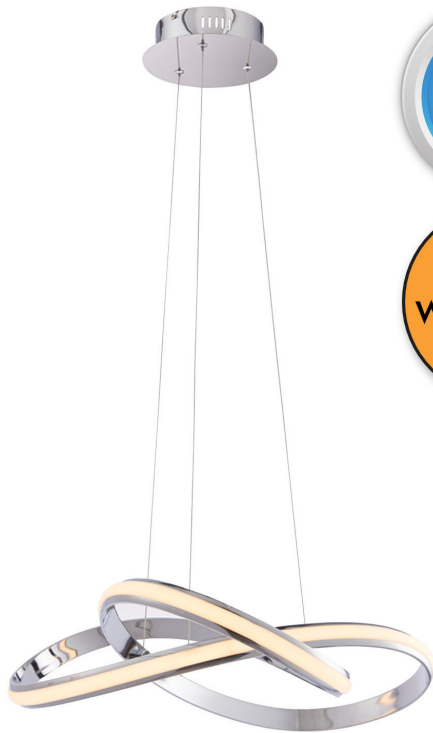

Endon Lighting - Aria - 76394 - LED Chrome White Ceiling Pendant Light

REFERENCE

- SKU: FCL-14864
- Supplier SKU: 76394
- Barcode: 5016087910823

DESCRIPTION

A unique contemporary ceiling pendant with flowing illuminated curves, height adjustable, suspended from thin wire cables creating an amazing designer look for modern interiors. Chrome plated finish with white diffuser and integrated LED.

CATEGORY

- Brand: Endon Lighting
- Family: Aria
- Category: Indoor Lighting / Ceiling / Pendant

APPEARANCE

- Base: Polished Chrome Plate
- Shade: White Silicone Diffuser

DIMENSION

- Height: 230 - 1380mm
- Diameter: 660mm
- Weight: 2.2kg

LIGHT SOURCE

- Lamp included: Yes
- Lamp detail: 35W LED (included)
- Dimmable
- Kelvin: 3000K (Warm White)
- Lumens: 2450Lm
- Lamp hours: 15,000Hrs
- Switch: No

SPECIFICATION

- Ingress protection: IP20
- Class: Class II - Double Insulated, No Earth
- Voltage: 240V