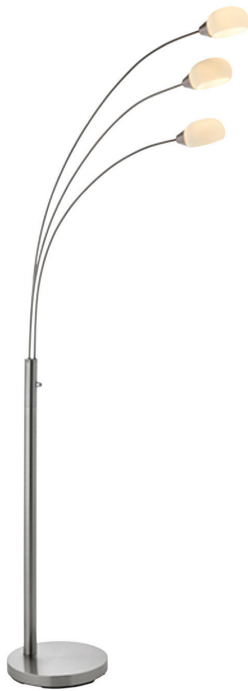

## Endon Lighting - Jaspa - 76567 - LED Satin Nickel White Glass 3 Light Floor Lamp

### REFERENCE

- SKU: FCL-14896
- Supplier SKU: 76567
- Barcode: 5016087911745

### DESCRIPTION

Amazing multi arm integrated LED floor lamp finished in a sophisticated satin nickel finish with white glass shades. An up to date version of an iconic classic style. Featuring a rotary dimmer on /off switch, located centrally for easy light control.

### APPEARANCE

- Base: Satin Nickel Plate
- Shade: White Glass