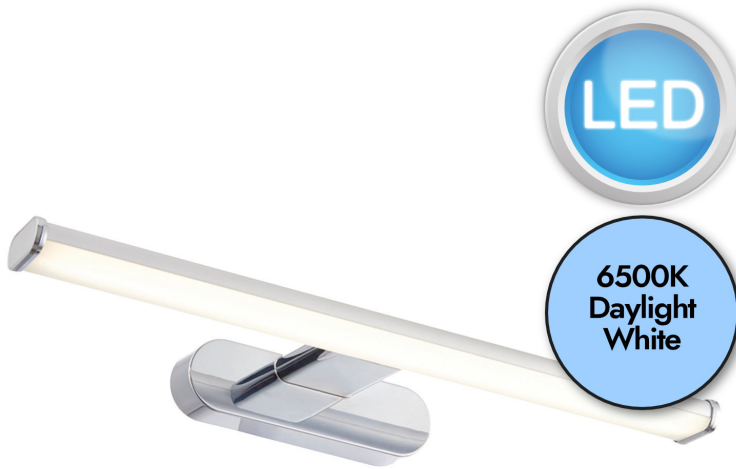

Endon Lighting - Moda - 76657 - LED Chrome Frosted IP44 Bathroom Strip Wall Light

REFERENCE

- SKU: FCL-14916
- Supplier SKU: 76657
- Barcode: 5016087910861

DESCRIPTION

Create the designer bathroom look without a high price with this smart, clean line, injection moulded over-mirror wall light. Constructed from chrome plated polymer with integrated LED light source and opal diffuser.

CATEGORY

- Brand: Endon Lighting
- Family: Moda
- Category: Bathroom Lighting / Wall / Strip

APPEARANCE

- Base: Chromed Plastic
- Shade: Frosted PC

DIMENSION

- Height: 42mm
- Depth: 132mm
- Weight: .24kg

LIGHT SOURCE

- Lamp included: Yes
- Lamp detail: 8W LED (included)
- Non-dimmable
- Kelvin: 6500K (Daylight White)
- Lumens: 800Lm
- Lamp hours: 30,000Hrs
- Switch: No

SPECIFICATION

- Ingress protection: IP44
- Class: Class II - Double Insulated, No Earth
- Voltage: 240V