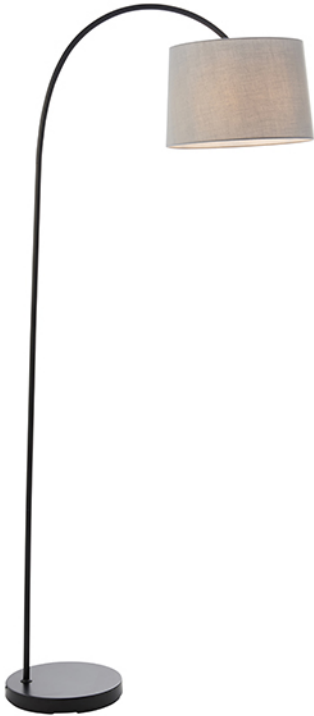

Endon Lighting - Carlson - 78163 - Black Grey Floor Lamp

REFERENCE

- SKU: FCL-14941
- Supplier SKU: 78163
- Barcode: 5016087972661

DESCRIPTION

The relaxed modern style Carlson floor lamp in a matt black painted finish, supplied with a grey cotton mix shade. Featuring an easy accessible lamp holder on/off switch, perfect for today's contemporary living

CATEGORY

- Brand: Endon Lighting
- Family: Carlson
- Category: Indoor Lighting / Floor / Decorative

APPEARANCE

- Base: Matt Black Paint
- Shade: Grey Cotton

DIMENSION

- Height: 1635mm
- Width: 350mm
- Depth: 695mm
- Weight: 5.97kg

LIGHT SOURCE

- Lamp included: No
- Lamp detail: 60W Max E27 ES (required)
- Non-dimmable
- Energy class: Not applicable
- Switch: Lampholder On/Off Switch

SPECIFICATION

- Ingress protection: IP20
- Class: Class II - Double Insulated, No Earth
- Voltage: 240V