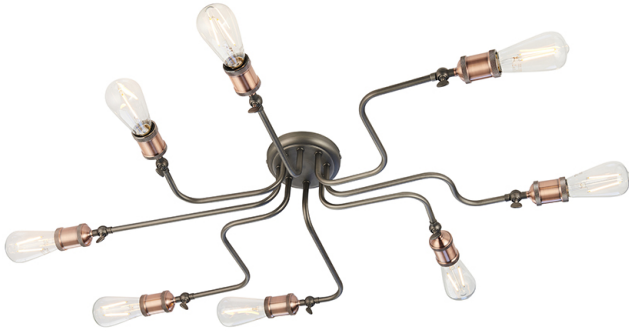

Endon Lighting - Hal - 81610 - Aged Copper Antique Pewter 8 Light Flush Ceiling Light

REFERENCE

- SKU: FCL-14976
- Supplier SKU: 81610
- Barcode: 5016087980239

DESCRIPTION

An impressive industrial inspired ceiling light, finished in aged pewter and aged copper, making it bang up to date with on-trend 'retro' styling. Close to the ceiling but impressive in size, featuring adjustable knuckles and knurled lamp holders complete the authentic look. Perfect when paired with filament LED lamps.

CATEGORY

- Brand: Endon Lighting
- Family: Hal
- Category: Indoor Lighting / Ceiling / Semi

APPEARANCE

- Base: Aged Copper Paint
- Detail: Antique Pewter Plate

DIMENSION

- Height: 143mm
- Width: 680mm
- Depth: 950mm
- Weight: 2.79kg

LIGHT SOURCE

- Lamp included: No
- Lamp detail: 8 x 40W Max E27 ES (required)
- Dimmable
- Energy class: Not applicable
- Switch: No

SPECIFICATION

- Ingress protection: IP20
- Class: Class I - Single Insulated, Earthed
- Voltage: 240V