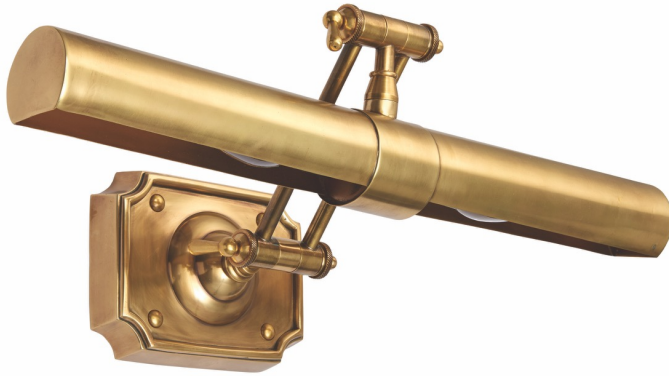

## Interiors 1900 - Winchester - 69833 - Solid Brass 2 Light Picture Wall Light

### DESCRIPTION

An elaborate 20 inch picture light made from solid brass. Both height and reach are adjustable, meaning you can direct the light exactly to your requirement. Dimmable and compatible with LED lamps

### CATEGORY

- Brand: Interiors 1900
- Family: Winchester
- Category: Indoor Lighting / Wall / Picture

### APPEARANCE

- Base: Polished Solid Brass