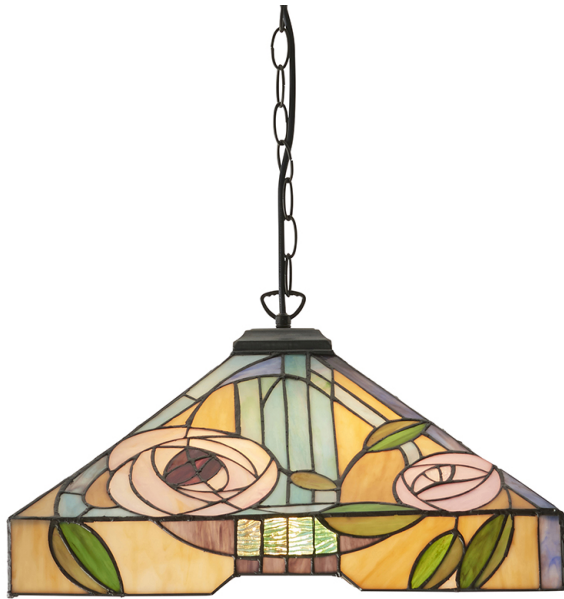

Interiors 1900 - Willow - 64384 - Dark Bronze Tiffany Glass 3 Light Ceiling Pendant Light

REFERENCE

- SKU: FCL-15564
- Supplier SKU: 64384
- Barcode: 5016087901685

DESCRIPTION

The large Willow pendant incorporates the famous Mackintosh style rose, with subtle pretty colours. Complemented by a dark bronze fitting, dimmable and compatible with LED lamps. Matching items available

CATEGORY

- Brand: Interiors 1900
- Family: Willow
- Category: Indoor Lighting / Ceiling / Single

APPEARANCE

- Shade: Tiffany Decorated Glass
- Detail: Dark Bronze with Highlights

DIMENSION

- Height: 380 - 1330mm
- Diameter: 425mm