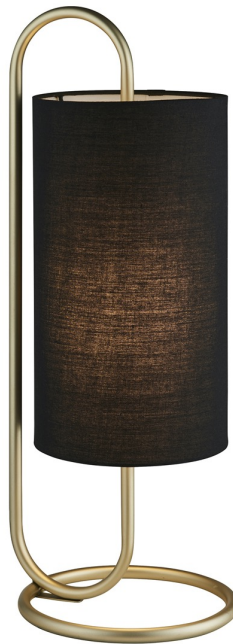

Simba - Antique Brass Table Lamp with Black Shade

---

## LIGHT SOURCE DATA

- 10W Max LED E27 ES (required)
- Non-dimmable
- Energy class: Not applicable

## DIMENSION DATA

- Height 500mm
- Width 185mm
- Depth 200mm
  
- Weight 0.65kg

## SPECIFICATION

- Manufacturer warranty for 2 years from date of purchase
- Antique brass and black cotton
- IP20
- In-line On/Off Switch
- Class II - Double Insulated, No Earth
- 240V
- Assembly required? No