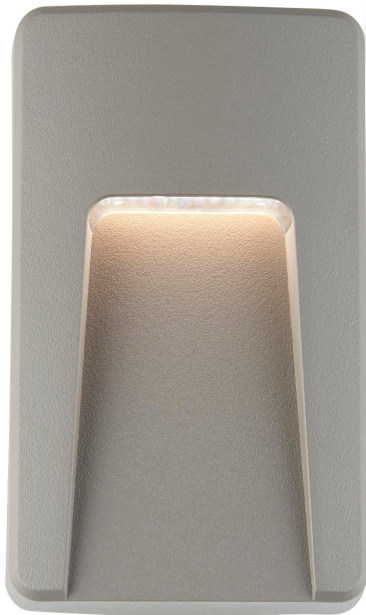

Saxby Lighting - Severus - 99546 - LED Grey Clear IP65 Vertical Outdoor Recessed Marker Light

REFERENCE

- SKU: FCL-16319
- Supplier SKU: 99546
- Barcode: 5017588995463

DESCRIPTION

The Severus CCT is an LED outdoor guide light constructed from grey and clear plastic. This vertical wall light features three colour temperatures 3000/4000/6500K simply flick to your desired colour temperature before installing. Suitable for location in or near a marine environment. Also available in round.

CATEGORY

- Brand: Saxby Lighting
- Family: Severus CCT
- Category: Outdoor Lighting / Brick & Guide / Marker

APPEARANCE

- Base: Grey Plastic
- Shade: Clear PC

DIMENSION

- Height: 150mm
- Width: 90mm
- Depth: 32mm
- Weight: .18kg

LIGHT SOURCE

- Lamp included: Yes
- Lamp detail: 2.8W LED (included)
- Non-dimmable
- Kelvin: 3000/4000/6500K (Tunable)
- Lumens: 82.1Lm
- Switch: No

SPECIFICATION

- Ingress protection: IP65
- Class: Class II - Double Insulated, No Earth
- Voltage: 240V