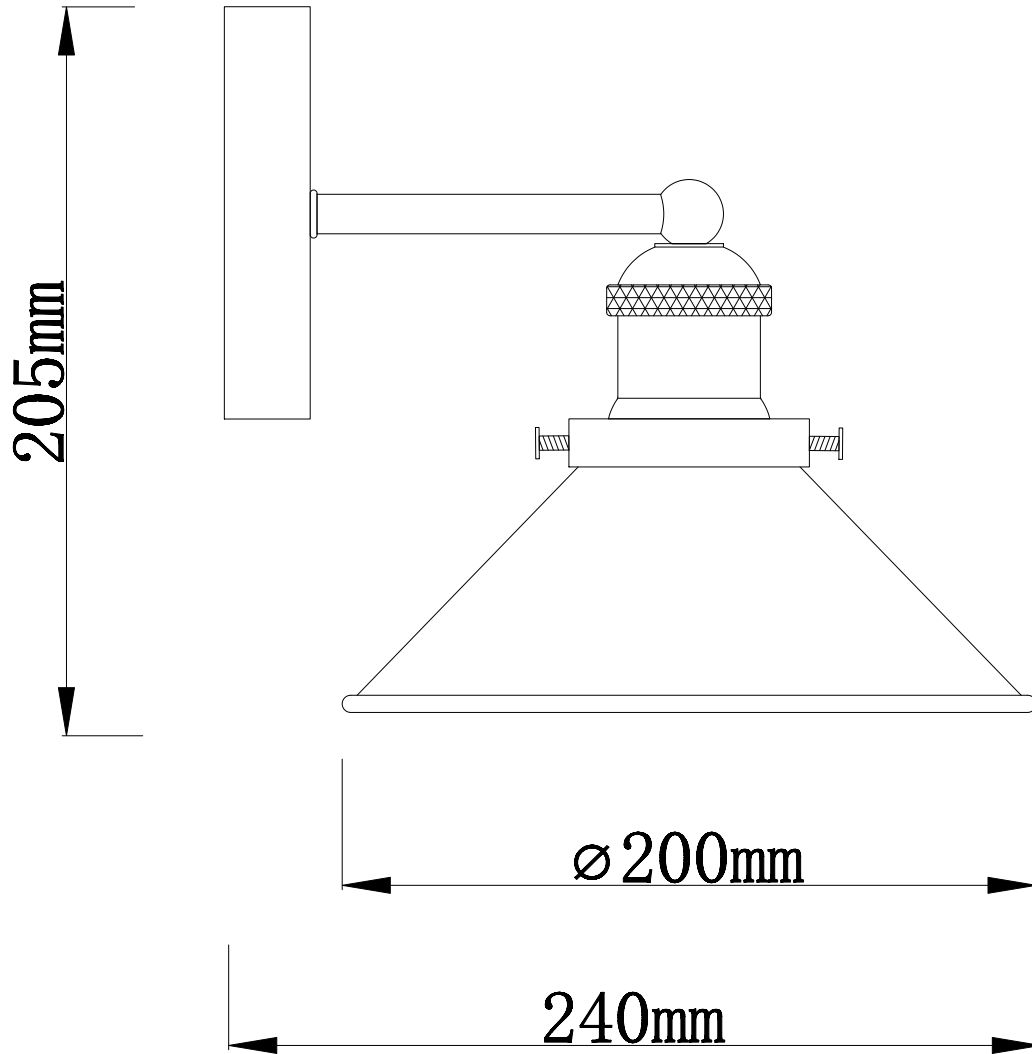

CERTIFICATION

CONTACT

www.firstchoicelighting.co.uk

info@firstchoicelighting.co.uk