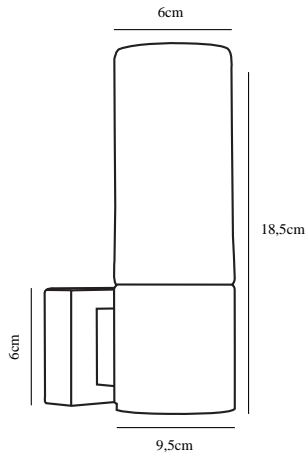

TANGENS SINGLE | BATH LIGHTING | BRUSHED STEEL

nordlux®

17131032

Voltage (V): 230 Volt

IP degree: IP44

Maximum bulb wattage (W): 40W

Class (Class 1, Class 2, Class 3):

Class 2 (Double isolated)

Bulb base: E14

Primary material: Glass

Secondary material: Metal

Color of the Glass: Opal white

Color: Brushed steel

Height (cm): 18.5

Width (cm): 6

Shade Diameter (cm): 6

Projection (cm): 9.5

EAN: 5701581119055

TUN: 5157240

Item Number: 17131032

Pcs Per Master Carton: 3

Sales Box Height (cm): 21

Sales Box Width(cm): 9

Sales Box Depth (cm): 18

Sales Box Volume m³ : 0.0034

Product net weight (kg): 0.5

• Manually blown frosted glass • Vertical and horizontal installation possible

Tangens bathroom light in a stylish and simple design from Nordlux.