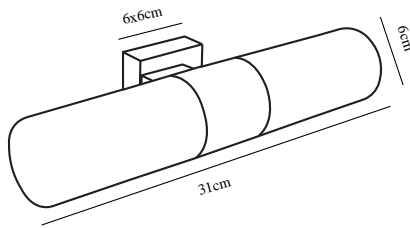

TANGENS DOUBLE | BATH LIGHTING | BRUSHED STEEL

nordlux®

17141032

Voltage (V): 230 Volt

IP degree: IP44

Maximum bulb wattage (W):
2X25W

Class (Class 1, Class 2, Class 3):

Class 2 (Double isolated)

Bulb base: E14

Height (cm): 6

Width (cm): 31

Shade Diameter (cm): 6
Projection (cm): 9.5

EAN: 5701581120051

TUN: 5157239

Item Number: 17141032

Pcs Per Master Carton: 3

Sales Box Height (cm): 28

Sales Box Width (cm): 18

Sales Box Depth (cm): 9

Sales Box Volume m³ : 0.0045

Product net weight (kg): 0.44

Primary material: Glass

Secondary material: Metal

Color of the Glass: Opal white