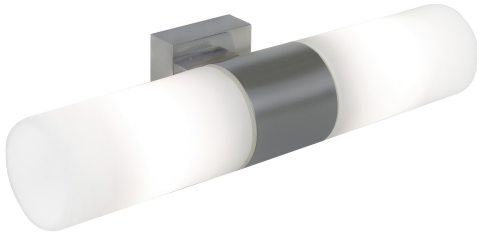

TANGENS DOUBLE | BATH LIGHTING | BRUSHED STEEL

nordlux®

17141032

Voltage (V): 230 Volt

IP degree: IP44

Maximum bulb wattage (W):
2X25W

Class (Class 1, Class 2, Class 3):

Class 2 (Double isolated)

Bulb base: E14

Height (cm): 6

Width (cm): 31

Shade Diameter (cm): 6
Projection (cm): 9.5

EAN: 5701581120051

TUN: 5157239

Item Number: 17141032

Pcs Per Master Carton: 3

Sales Box Height (cm): 28

Sales Box Width (cm): 18

Sales Box Depth (cm): 9

Sales Box Volume m³ : 0.0045

Product net weight (kg): 0.44

Primary material: Glass

Secondary material: Metal

Color of the Glass: Opal white

Color: Brushed steel

• Manually blown frosted glass • Vertical and horizontal installation possible

Tangens Double bathroom light in stylish and simple design from Nordlux.