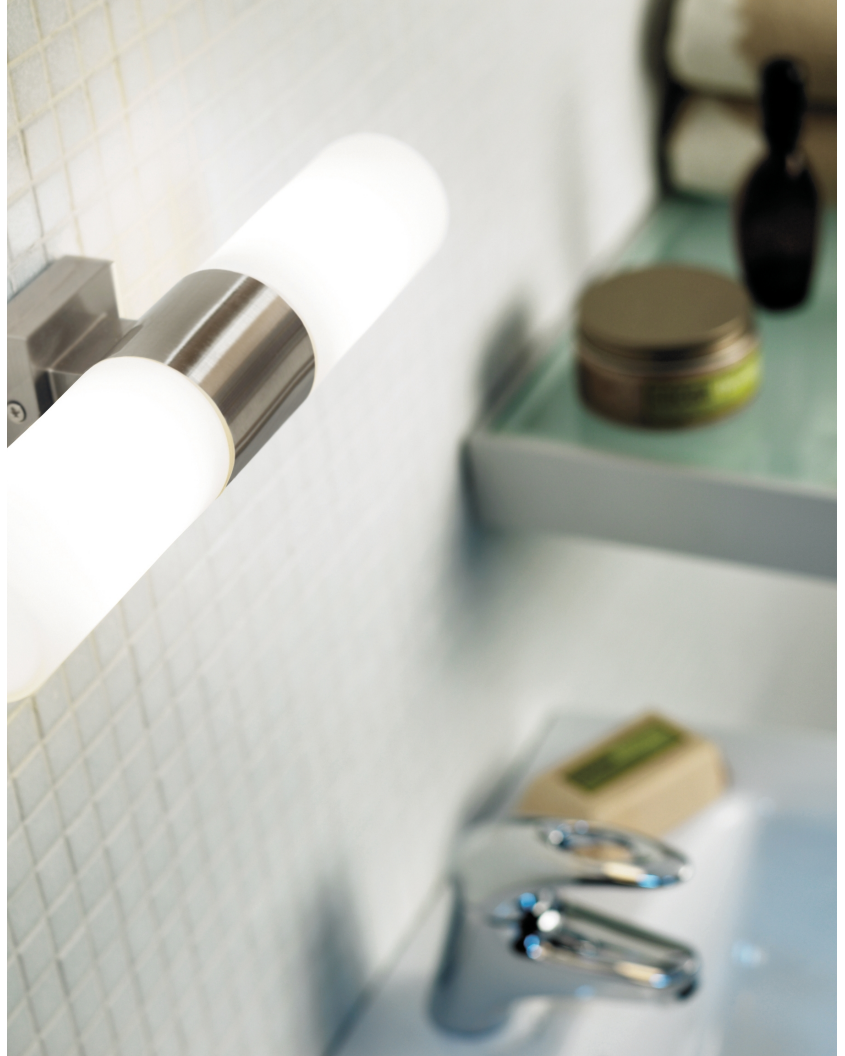

TANGENS DOUBLE | BATH LIGHTING | BRUSHED STEEL

nordlux®

17141032

Voltage (V): 230 Volt

IP degree: IP44

Maximum bulb wattage (W):
2X25W

Class (Class 1, Class 2, Class 3):

Class 2 (Double isolated)

Bulb base: E14

Height (cm): 6

Width (cm): 31

Shade Diameter (cm): 6
Projection (cm): 9.5

EAN: 5701581120051

TUN: 5157239

Item Number: 17141032

Pcs Per Master Carton: 3

Sales Box Height (cm): 28

Sales Box Width (cm): 18

Sales Box Depth (cm): 9

Sales Box Volume m³ : 0.0045

Product net weight (kg): 0.44

Primary material: Glass

Secondary material: Metal

Color of the Glass: Opal white

Color: Brushed steel

• Manually blown frosted glass • Vertical and horizontal installation possible

Tangens Double bathroom light in stylish and simple design from Nordlux.