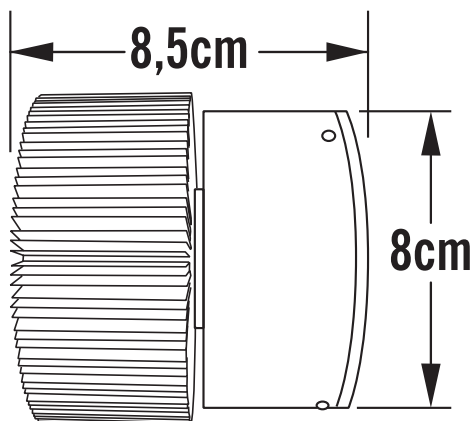

SPECIFICATION

- Ingress protection: IP54
- Class: Class I - Single Insulated, Earthed
- Voltage: 230V