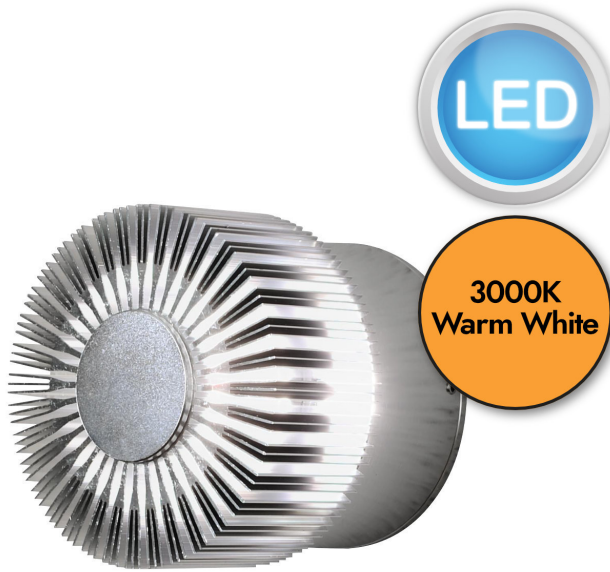

Konstsmide - Monza - 7900-310 - LED Aluminium IP54 Outdoor Wall Washer Light

REFERENCE

- SKU: FCL-17200
- Supplier SKU: 7900-310
- Barcode: 7318307900316

CATEGORY

- Brand: Konstsmide
- Family: Monza
- Category: Outdoor Lighting / Wall / Washer

APPEARANCE

- Base: Anodised Aluminium

DIMENSION

- Height: 90mm
- Width: 90mm
- Depth: 80mm
- Weight: .48kg

LIGHT SOURCE

- Lamp included: Yes
- Lamp detail: 3W LED (included)
- Non-dimmable
- Kelvin: 3000K (Warm White)
- Lumens: 160Lm
- Lamp hours: 20,000Hrs
- Colour render index: 80CRI
- Energy class: G
- Switch: No

SPECIFICATION

- Ingress protection: IP54
- Class: Class I - Single Insulated, Earthed
- Voltage: 230V

CONTACT