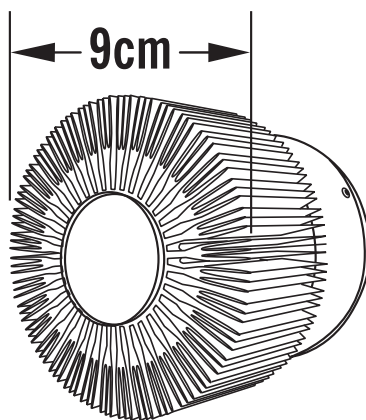

SPECIFICATION

- Ingress protection: IP54
- Class: Class I - Single Insulated, Earthed
- Voltage: 230V