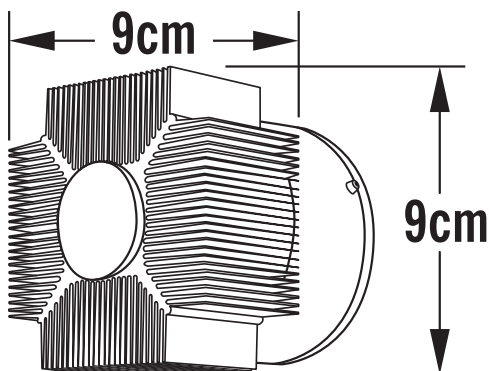

SPECIFICATION

- Ingress protection: IP54
- Class: Class I - Single Insulated, Earthed
- Voltage: 230V