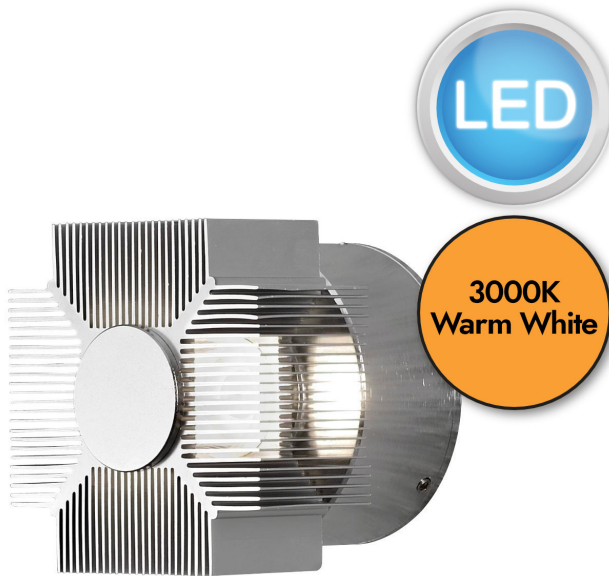

Konstsmide - Monza - 7943-310 - LED Aluminium IP54 Outdoor Wall Washer Light

REFERENCE

- SKU: FCL-17201
- Supplier SKU: 7943-310
- Barcode: 7318307943313

CATEGORY

- Brand: Konstsmide
- Family: Monza
- Category: Outdoor Lighting / Wall / Washer

APPEARANCE

- Base: Anodised Aluminium

DIMENSION

- Height: 90mm
- Width: 90mm
- Depth: 80mm
- Weight: .5kg

LIGHT SOURCE

- Lamp included: Yes
- Lamp detail: 3W LED (included)
- Non-dimmable
- Kelvin: 3000K (Warm White)
- Lumens: 160Lm
- Lamp hours: 20,000Hrs
- Colour render index: 80CRI
- Energy class: G
- Switch: No

SPECIFICATION

- Ingress protection: IP54
- Class: Class I - Single Insulated, Earthed
- Voltage: 230V

CONTACT