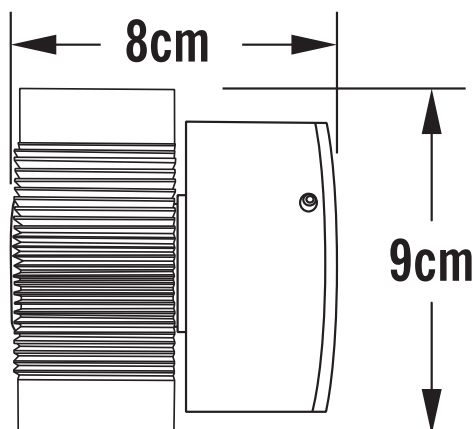

SPECIFICATION

- Ingress protection: IP54
- Class: Class I - Single Insulated, Earthed
- Voltage: 230V