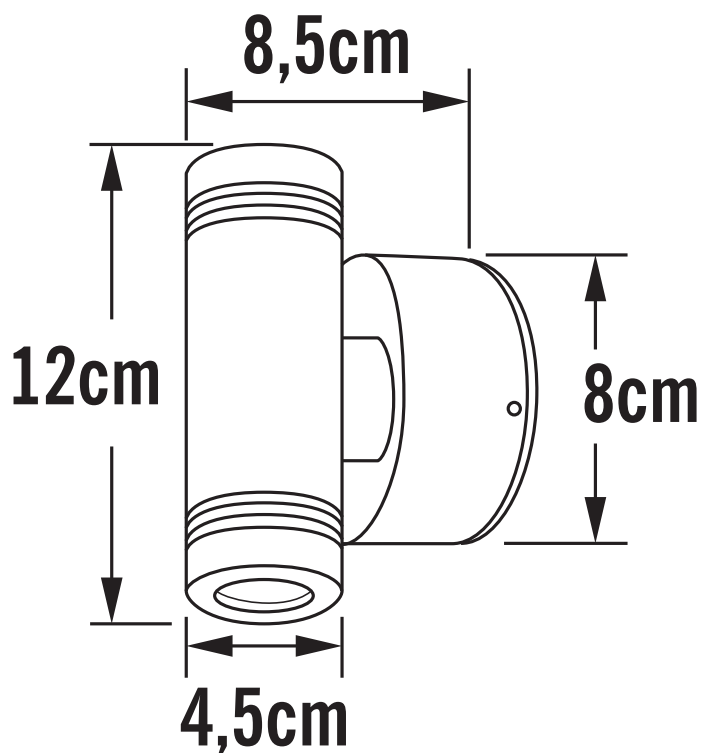

SPECIFICATION

- Ingress protection: IP54
- Class: Class I - Single Insulated, Earthed
- Voltage: 230V