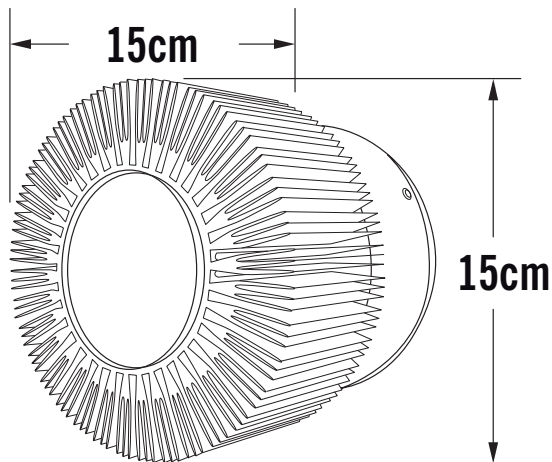

SPECIFICATION

- Ingress protection: IP54
- Class: Class I - Single Insulated, Earthed
- Voltage: 230V