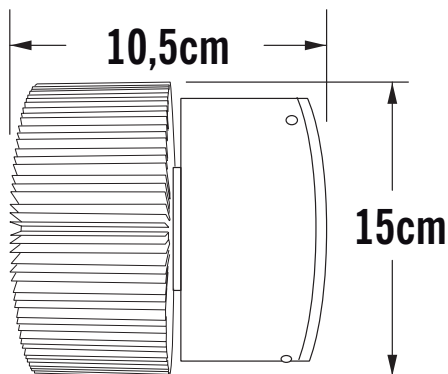

SPECIFICATION

- Ingress protection: IP54
- Class: Class I - Single Insulated, Earthed
- Voltage: 230V